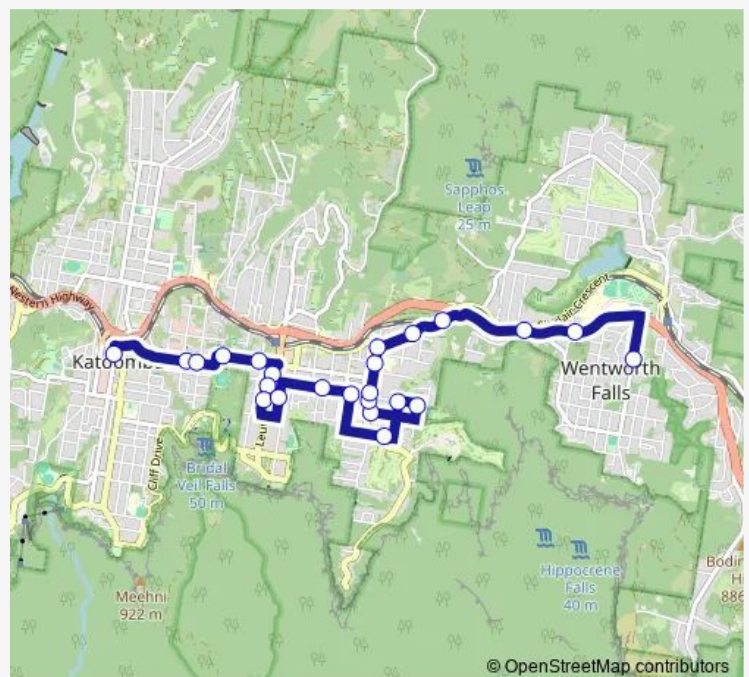

Gladstone Rd At Cook St

Gladstone Rd At Scott Av

Scott Av Opp Herbert St

Scott Av Opp 77

Route schedule

Carrington Hotel, Katoomba St — Wentworth Falls Public School, Falls Rd

Monday 07:52

Tuesday 07:52

Wednesday 07:52

Thursday —

Friday —

Saturday —

Sunday —

Route info

Direction: Carrington Hotel, Katoomba St

Stops: 24

Trip Duration: 0 hour 30 min

8325 — Katoomba to Wentworth Falls Ps

Great Western Hwy Opp West St

Great Western Hwy Opp Wentworth Falls Cemetery

Wentworth Falls Public School, Falls Rd

8325 School Bus time schedules and route maps are available in an offline PDF at [busmaps.com](https://busmaps.com). Use the [busmaps.com](https://busmaps.com) website to see live bus times, train schedule or subway schedule, and step-by-step directions for all public transit in Katoomba