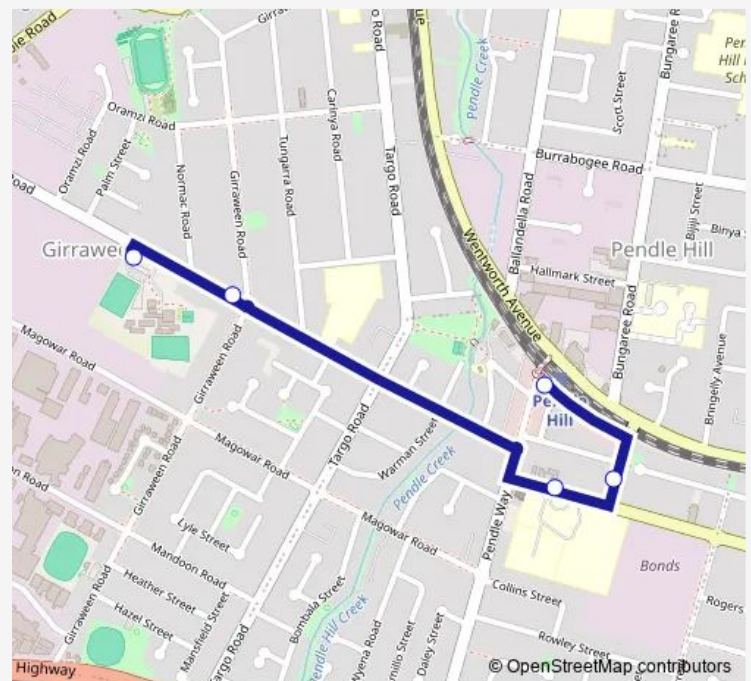

### Direction

Girraween HS Bus Bay, Gilba Rd — Joyce St Opp Pendle Hill Station

5 stops

[Open route schedule](#)

Girraween HS Bus Bay, Gilba Rd

Gilba Rd Before Girraween Rd

Dunmore St Opp Pendle Hill Retirement Villages

Goodall St Before Stapleton St

Joyce St Opp Pendle Hill Station

### Route schedule

Girraween HS Bus Bay, Gilba Rd — Joyce St Opp Pendle Hill Station

Monday 15:16

Tuesday 15:16

Wednesday 15:16

Thursday 15:16

Friday 15:16

Saturday —

### Route info

Direction: Girraween HS Bus Bay, Gilba Rd

Stops: 5

Trip Duration: 0 hour 6 min

8620 School Bus time schedules and route maps are available in an offline PDF at [busmaps.com](https://busmaps.com). Use the [busmaps.com](https://busmaps.com) website to see live bus times, train schedule or subway schedule, and step-by-step directions for all public transit in Parramatta