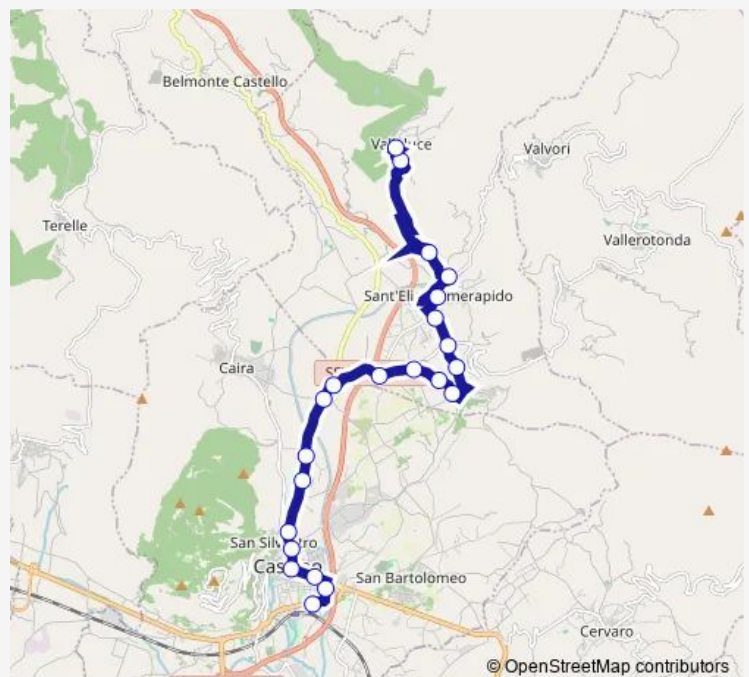

Bus Cassino - Valleluce # Cs60a

[Go to website](#)

Direction

Cassino | Viale Garigliano Via Volturno # f4412 — Sant'Elia | Valleluce # f8015

22 stops

[Open route schedule](#)

- Cassino | Viale Garigliano Via Volturno # f4412
- Cassino | ist. magistrale Varrone # f1549
- Cassino | Ist. suoeriore Righi # f7686
- Cassino | Ist. Superiore Carducci # f7687
- Cassino | Via 20 Settembre Via Marconi # f7688
- Cassino | Casa Circondariale # f7691
- Cassino | Via Sferracavalli (Acquapark) # f7692
- Cassino | Via Sferracavalli Via Cimino # f7693
- Cassino | Via Sferracavalli Via Laro # f7694
- Cassino | Via Chiusanova Via Sferracavalli # f7984
- Sant'Elia | Via Cupa Via Falasca # f7998
- Sant'Elia | Cinque Strade # f7999
- Sant'Elia | Via Uliveti, 168 # f8001
- Sant'Elia | Via Uliveti Via Pisciarriello # f8003
- Sant'Elia | Via Portella, 73 # f8007
- Sant'Elia | Via Portella Via Ceccafosca # f8008
- Sant'Elia | Via Giovanni Xxiii # f8009
- Sant'Elia | Piazza Risi # f7985
- Sant'Elia | Via Cartiera Via S. M. Maggiore # f7986
- Sant'Elia | Via Petrosa Via Chiaie # f8013
- Sant'Elia | Via Spineto Via Lago # f8014

Route schedule

Cassino | Viale Garigliano Via Volturno # f4412 — Sant'Elia | Valleluce # f8015

Monday	—
Tuesday	—
Wednesday	—
Thursday	—
Friday	—
Saturday	14:15
Sunday	—

Route info

Direction: Cassino | Viale Garigliano Via Volturno # f4412

Stops: 22

Trip Duration: 0 hour 30 min

Cassino - Valleluce # Cs60a

Bus time schedules and route maps are available in an offline PDF at busmaps.com. Use the busmaps.com website to see live bus times, train schedule or subway schedule, and step-by-step directions for all public transit in Sant'Elia Fiumerapido

The schedule is provided in the local timezone. Times with "(+1)" indicate departures on the next day.

PDF file created on 2025-02-26

2024 BusMaps.com - All Rights Reserved