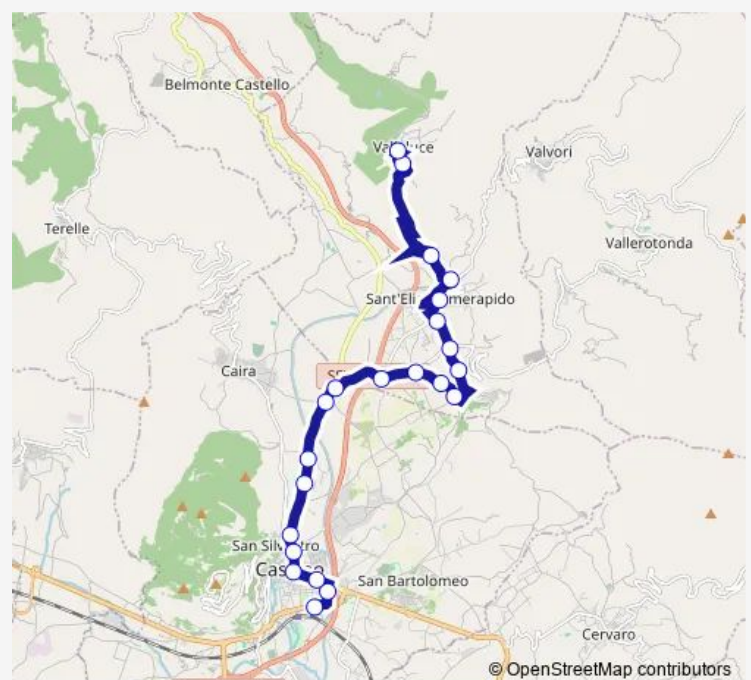

### Route schedule

Cassino | Viale Garigliano Via Volturno # f4412 — SANT'ELIA | Valleluce # f8015

Monday	—
Tuesday	—
Wednesday	—
Thursday	—
Friday	—
Saturday	14:15
Sunday	—

### Route info

Direction: Cassino | Viale Garigliano Via Volturno # f4412

Stops: 22

Trip Duration: 0 hour 30 min

Cassino - Valleluce # Cs60a

Bus time schedules and route maps are available in an offline PDF at [busmaps.com](https://busmaps.com). Use the [busmaps.com](https://busmaps.com) website to see live bus times, train schedule or subway schedule, and step-by-step directions for all public transit in Sant'Elia Fiumerapido