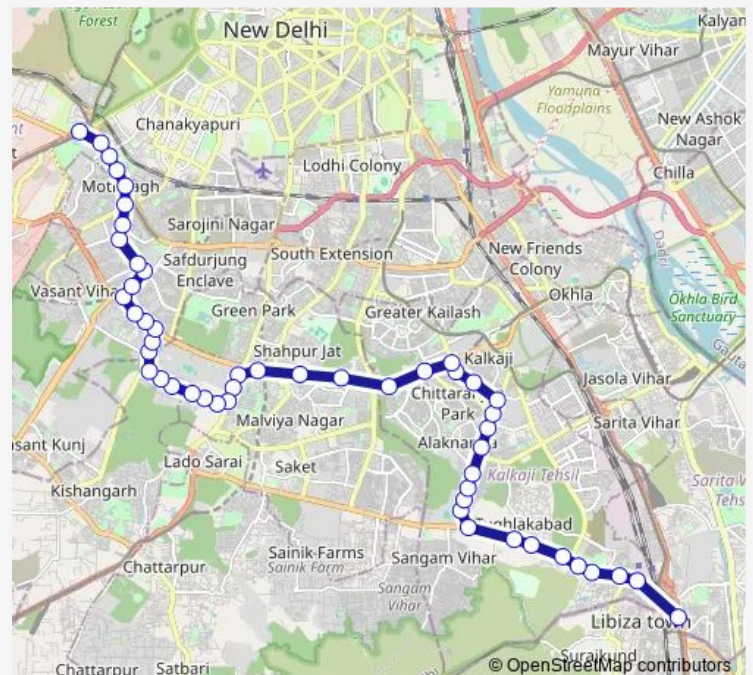

Kalkaji Bblock

Nehru Place Crossing / Paras Cinema

Pumphosh Enclave

Route schedule

Badarpur Border (T) — Dhaula Kuan

Monday 07:26-21:25

Tuesday 07:26-21:25

Wednesday 07:26-21:25

Thursday 07:26-21:25

Friday 07:26-21:25

Saturday 07:26-21:25

Sunday 07:26-21:25

Route info

Direction: Badarpur Border (T)

Stops: 51

Trip Duration: 1 hour 36 min

■ 511up

BusMaps

OS Communication / Masjid Moth

Swami Nagar

Sadhna Enclave

Panchsheel Club (Sarv Priya Vihar)

IIT Gate

Mother School