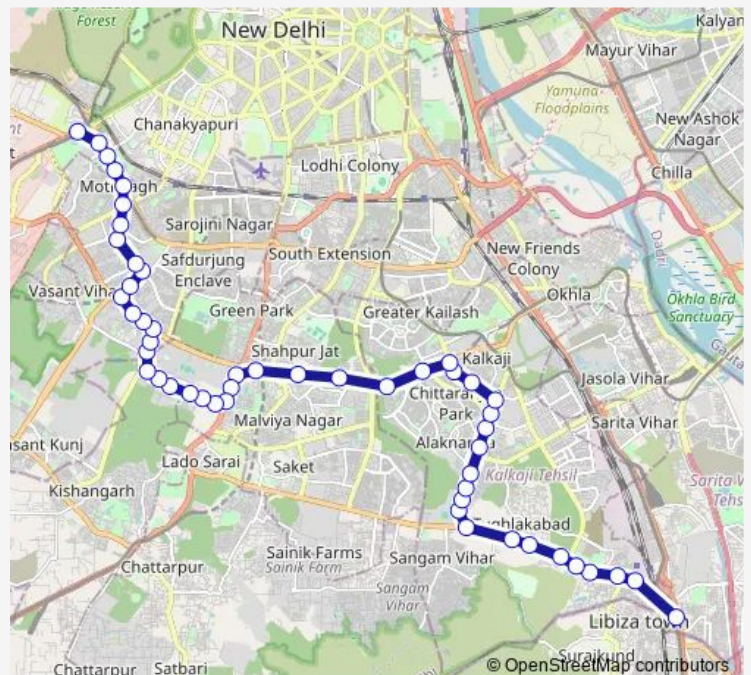

Kalkaji Bblock

Nehru Place Crossing / Paras Cinema

Pumphosh Enclave

Route schedule

Badarpur Border (T) — Dhaula Kuan

Monday 07:26-21:25

Tuesday 07:26-21:25

Wednesday 07:26-21:25

Thursday 07:26-21:25

Friday 07:26-21:25

Saturday 07:26-21:25

Sunday 07:26-21:25

Route info

Direction: Badarpur Border (T)

Stops: 51

Trip Duration: 1 hour 36 min

■ 511up

BusMaps

OS Communication / Masjid Moth

Swami Nagar

Sadhna Enclave

Panchsheel Club (Sarv Priya Vihar)

IIT Gate

Mother School