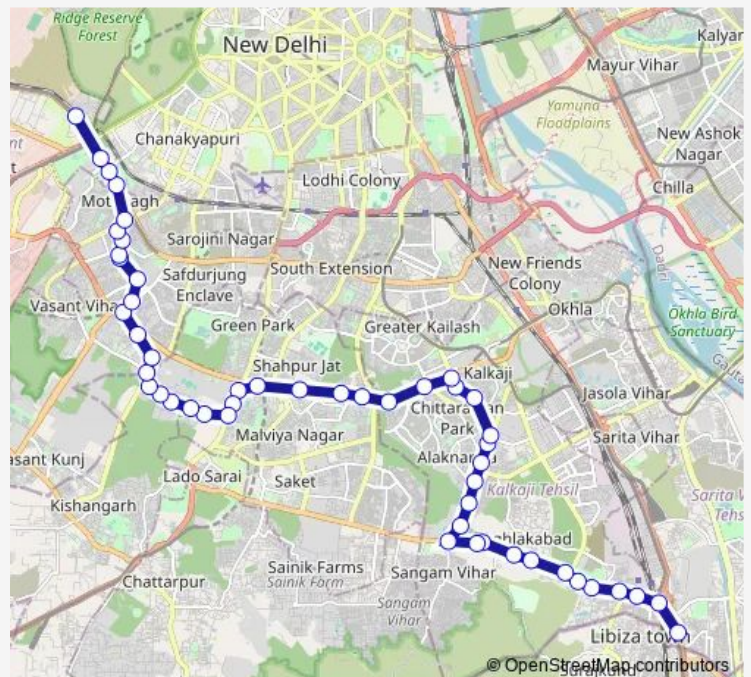

Db C Kalkaji

Kalkaji Bblock

Nehru Place Crossing / Paras Cinema

Route schedule

Badarpur Border (T) — Dhaula Kuan (Ring Road)

Monday 06:38-10:18

Tuesday 06:38-10:18

Wednesday 06:38-10:18

Thursday 06:38-10:18

Friday 06:38-10:18

Saturday 06:38-10:18

Sunday 06:38-10:18

Route info

Direction: Badarpur Border (T)

Stops: 50

Trip Duration: 1 hour 38 min