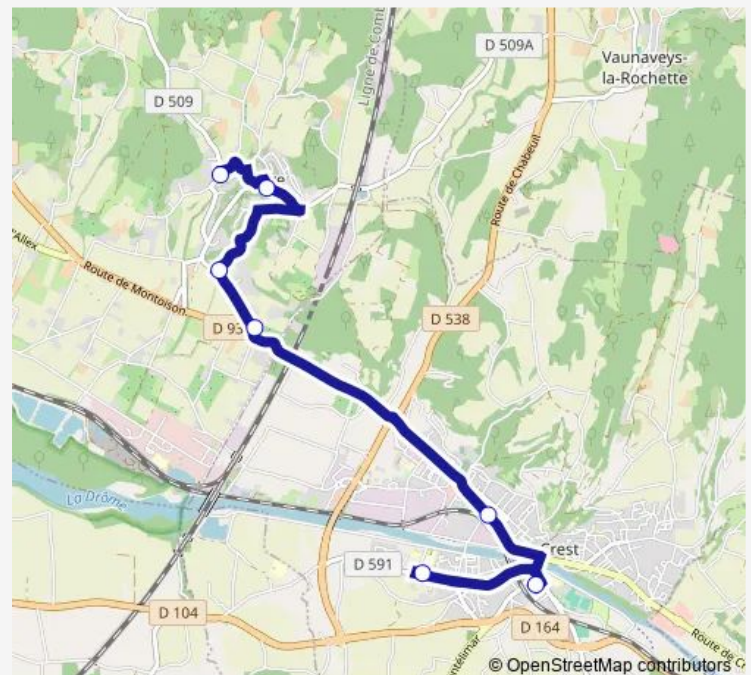

### Direction

Cite ST Louis — Passe Rouet

8 stops

[Open route schedule](#)

Cite ST Louis

Mazorel Revesz Long

Snf Armorin

LA Potiere

Pieds LA Croix

Ecole

Route D'Upie

Passe Rouet

### Route schedule

Cite ST Louis — Passe Rouet

Monday 15:55-17:05

Tuesday 15:55-17:05

Wednesday 11:05

Thursday 15:55-17:05

Friday 15:55-17:05

Saturday —

### Route info

Direction: Cite ST Louis

Stops: 8

Trip Duration: 0 hour 30 min

**Direction**

Massonnes — Ecole

4 stops

[Open route schedule](#)