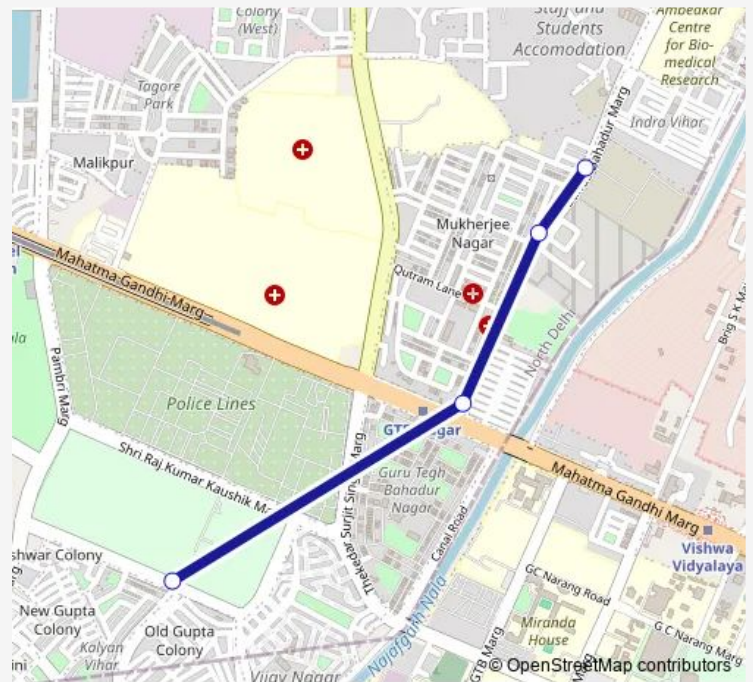

Bus 262linkstlup

[Go to website](#)

Direction

Kalyan Vihar Terminal — BBM Cluster Depot

4 stops

[Open route schedule](#)

Kalyan Vihar Terminal

GTB Nagar / Haqiqat Nagar

Sewa Kutir

BBM Cluster Depot

Route schedule

Kalyan Vihar Terminal — BBM Cluster Depot

Monday 06:57-21:45

Tuesday 06:57-21:45

Wednesday 06:57-21:45

Thursday 06:57-21:45

Friday 06:57-21:45

Saturday 06:57-21:45

Sunday 06:57-21:45

Route info

Direction: Kalyan Vihar Terminal

Stops: 4

Trip Duration: 0 hour 6 min

262linkstlup