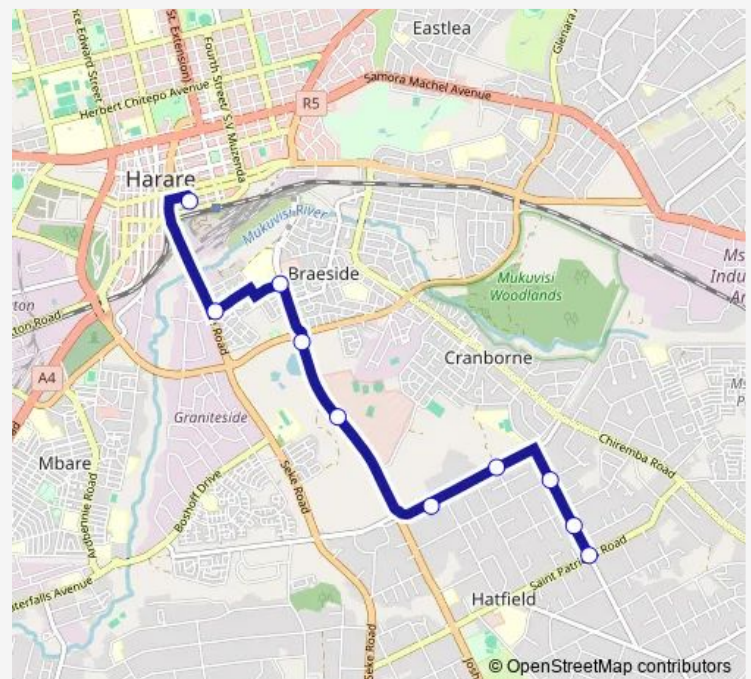

Communal Taxi Service Charge Office to Hatfield Twentydales

[Go to website](#)

Direction

Charge Office — Corner Saint Patricks's Road and Twentydales Road

10 stops

[Open route schedule](#)

Charge Office

Life Pharmacy

Morgan Teacher's college

Samsung Bus stop

Commando

UBC Hospitality

Francos

Corner St Andrews Road and Twentydales Road

Pamatombo

Corner Saint Patricks's Road and Twentydales Road

Route schedule

Charge Office — Corner Saint Patricks's Road and Twentydales Road

Monday 10:20

Tuesday 10:20

Wednesday 10:20

Thursday 10:20

Friday 10:20

Saturday 10:20

Sunday 10:20

Route info

Direction: Charge Office

Stops: 10

Trip Duration: 0 hour 22 min

Communal Taxi Service time schedules and route maps are available in an offline PDF at busmaps.com. Use the busmaps.com website to see live bus times, train schedule or subway schedule, and step-by-step directions for all public transit in Harare