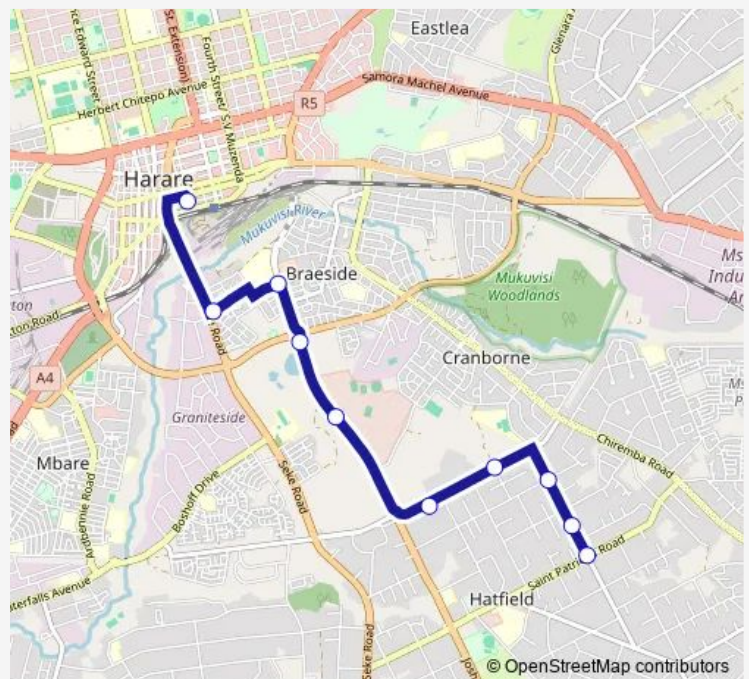

Communal Taxi Service Charge Office to Hatfield Twentydales

[Go to website](#)

Direction

Charge Office — Corner Saint Patricks's Road and Twentydales Road

10 stops

[Open route schedule](#)

Charge Office

Life Pharmacy

Morgan Teacher's college

Samsung Bus stop

Commando

UBC Hospitality

Francos

Corner St Andrews Road and Twentydales Road

Pamatombo

Corner Saint Patricks's Road and Twentydales Road

Route schedule

Charge Office — Corner Saint Patricks's Road and Twentydales Road

Monday 10:20

Tuesday 10:20

Wednesday 10:20

Thursday 10:20

Friday 10:20

Saturday 10:20

Sunday 10:20

Route info

Direction: Charge Office

Stops: 10

Trip Duration: 0 hour 22 min

Charge Office to Hatfield Twentydales

Communal Taxi Service time schedules and route maps are available in an offline PDF at busmaps.com. Use the busmaps.com website to see live bus times, train schedule or subway schedule, and step-by-step directions for all public transit in Harare