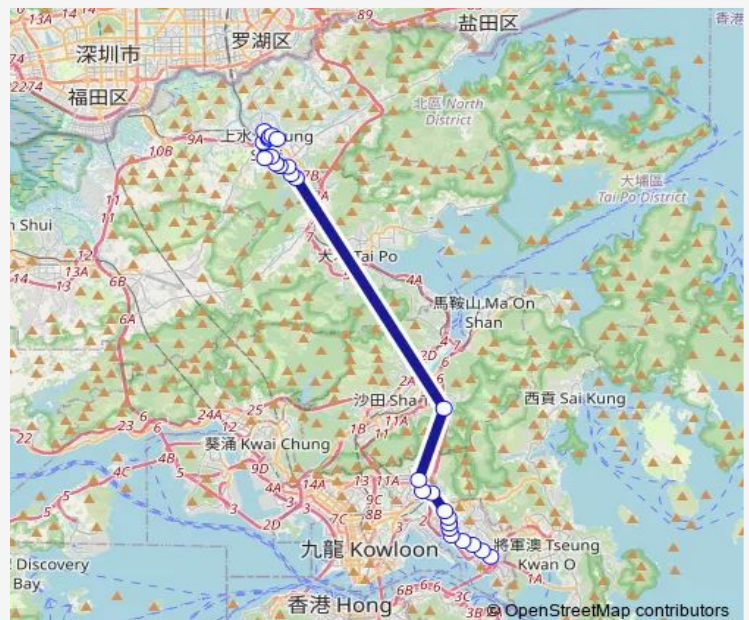

Stops: 27

Trip Duration: 1 hour 21 min

[Ctb] Tate'S Cairn Tunnel BUS-BUS Inter-  
change[[Kmb+Ctb] Tate'S Cairn Tunnel/<Br>Tate'S Cairn  
Tunnel BUS-BUS Interchange[[Kmb] Tate'S Cairn Tunnel

[Kmb+Ctb] Flora Plaza/<Br>Flora Plaza, PAK WO  
Road[[Kmb] Flora Plaza[[Lwb] Flora Plaza