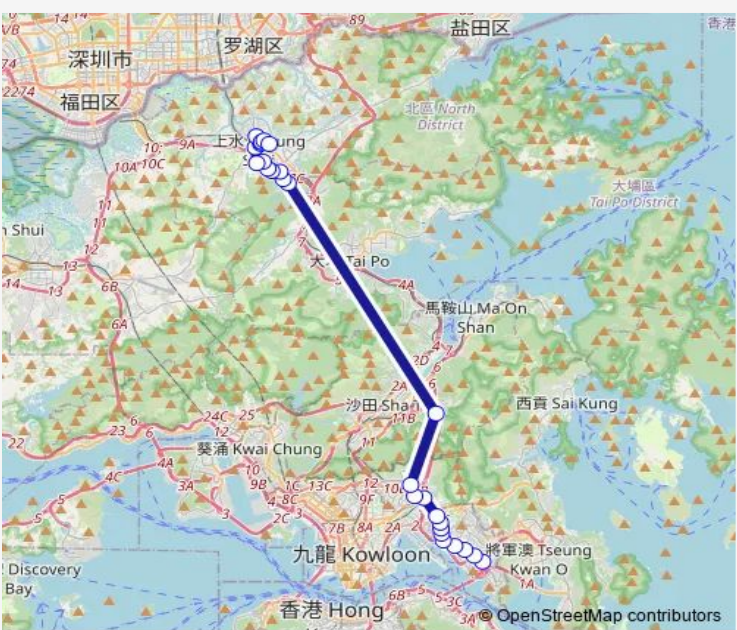

Route schedule

[Ctb] LAM TIN Station[[Kmb+Ctb] LAM TIN Station/
Lam TIN Station[[Kmb] LAM TIN Station[[Xb] LAM TIN Station Public Transport Interchange — [Ctb] TIN Ping Estate[[Kmb] TIN Ping Estate BUS Terminus[[Lwb] TIN Ping Estate

Stops: 27

Trip Duration: 1 hour 37 min

[Ctb] Tate'S Cairn Tunnel BUS-BUS Inter-change[[Kmb+Ctb] Tate'S Cairn Tunnel/
Tate'S Cairn Tunnel Toll Plaza][Kmb] Tate'S Cairn Tunnel

[Kmb+Ctb] Flora Plaza/
Flora Plaza, PAK WO Road[[Kmb] Flora Plaza][Lwb] Flora Plaza