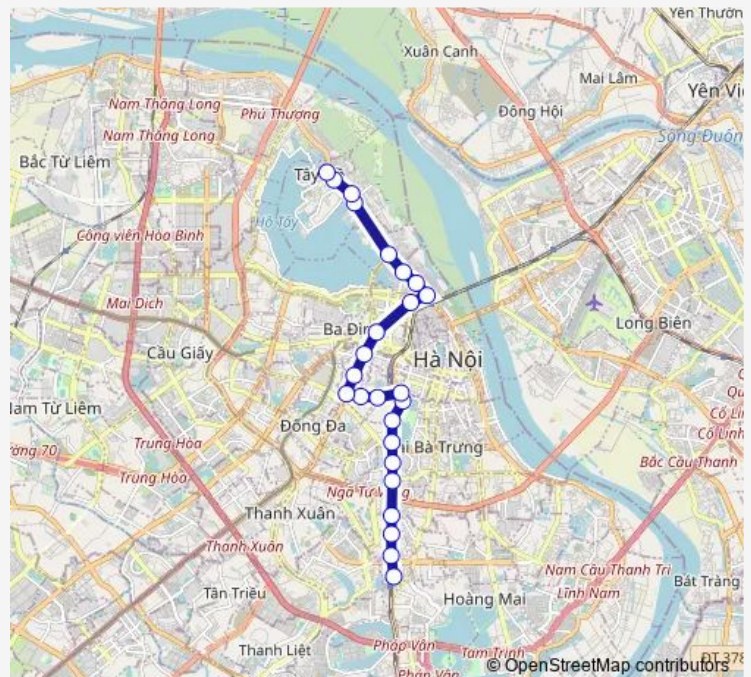

### Route schedule

Stop\_03a\_2\_S22 — Stop\_41\_2\_S25

Monday 06:30-19:40

Tuesday 06:30-19:40

Wednesday 06:30-19:40

Thursday 06:30-19:40

Friday 06:30-19:40

Saturday 06:30-19:40

### Route info

Direction: Stop\_03a\_2\_S22

Stops: 25

Trip Duration: 1 hour 3 min

Route\_41\_2

BusMaps

STOP\_55B\_1\_S14

STOP\_55B\_1\_S15