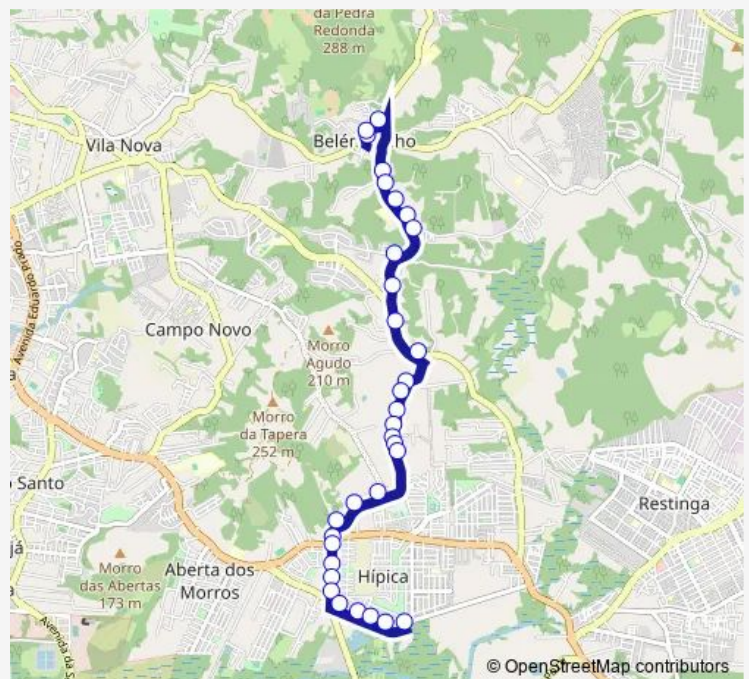

Gedeon Leite 6574_Espelhada

Gedeon Leite 6575_Espelhada

Gedeon Leite 2376_Espelhada

Gedeon Leite 3325

Route schedule

DR Antonio Mazzaferro Neto DF 15 — Joao DO Couto
Praça Belem Velho

Monday	05:45-17:25
Tuesday	05:45-17:25
Wednesday	05:45-17:25
Thursday	05:45-17:25
Friday	05:45-17:25
Saturday	—
Sunday	—

Route info

Direction: DR Antonio Mazzaferro Neto DF 15

Stops: 35

Trip Duration: 0 hour 40 min

A871 — Alim.Moradas DA Hipica VIA Gedeon Leite

Gedeon Leite 2382_Espelhada

Gedeon Leite 2383_Espelhada

Costa Gama DF 3501

Route schedule

Major Tito DF 427 — Schneider AL 797

Monday 06:05-17:25

Tuesday 06:05-17:25

Wednesday 06:05-17:25

Thursday 06:05-17:25

Friday 06:05-17:25

Saturday —

Sunday —

Route info

Direction: Major Tito DF 427

Stops: 32

Trip Duration: 0 hour 40 min

Gedeon Leite DF 235

Gedeon Leite NN 90/DF 99

Schneider DF 110