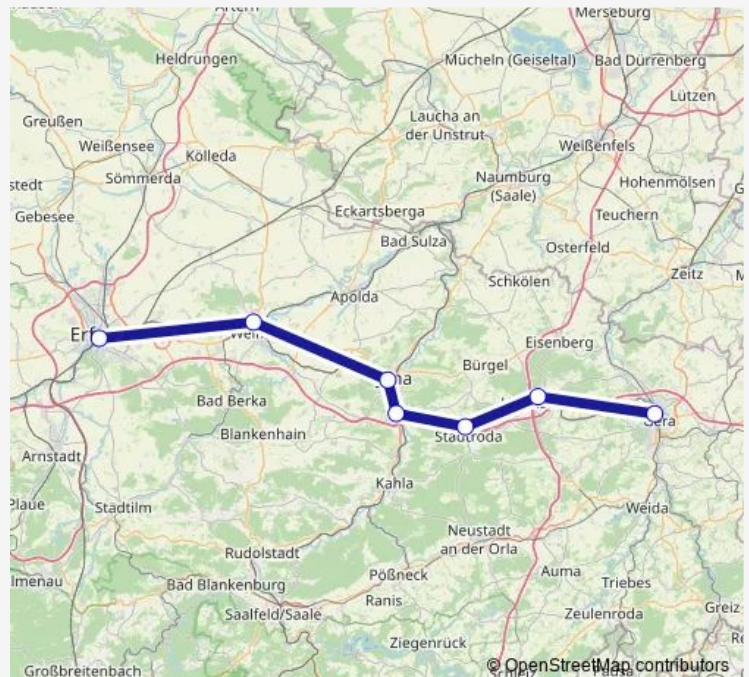

Stadtroda

Hermsdorf-Klosterlausnitz

Gera Hbf

### Route schedule

Erfurt Hbf — Gera Hbf

Monday 08:44-20:44

Tuesday 08:44-20:44

Wednesday 08:44-20:44

Thursday 08:44-20:44

Friday 08:44-20:44

Saturday 08:44-14:44

### Route info

Direction: Erfurt Hbf

Stops: 7

Trip Duration: 1 hour 11 min

■ RE51

BusMaps

**Direction**

Gera Hbf — Erfurt Hbf

7 stops

[Open route schedule](#)

Gera Hbf

Hermsdorf-Klosterlausnitz

Stadtroda

Jena-Göschwitz

Jena West

Weimar