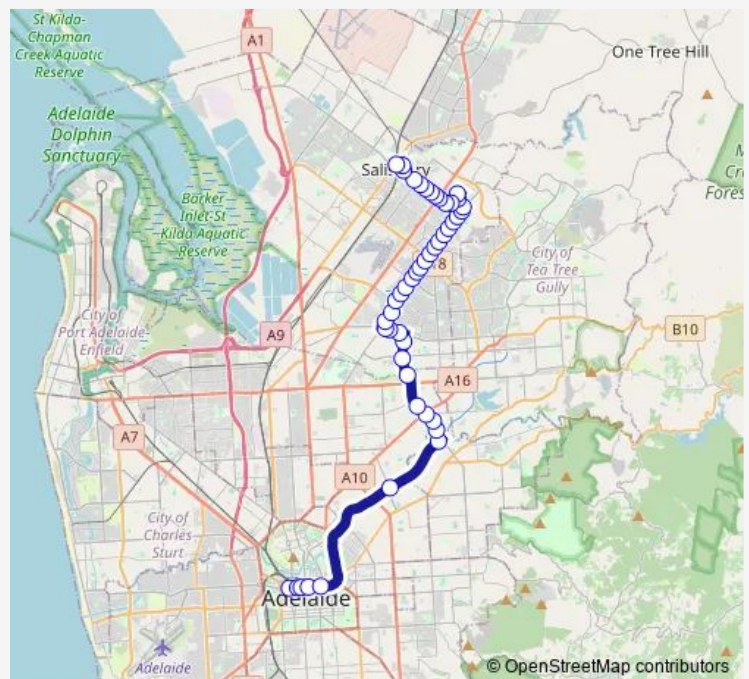

Stop 29A Darley Rd - West side

Stop 29B Sudholz Rd - South West side

Stop 29C Sudholz Rd - South side

Stop 28 Sudholz Rd - South West side

Stop 33A Walkleys Rd - West side

Stop 34A Walkleys Rd - West side

Stop 35A Walkleys Rd - West side

Stop 37E Montague Rd - South side

Stop 37D Montague Rd - South side

Stop 37C Montague Rd - South side

Stop 38A Bridge Rd - West side

Stop 38B Bridge Rd - West side

Stop 39 Bridge Rd - West side

Route schedule

Stop C1 Currie St - North side — Zone D Salisbury Interchange - West side

Monday —

Tuesday —

Wednesday —

Thursday —

Friday —

Saturday 25:10-02:10⁺¹

Sunday 03:10-04:10

Route info

Direction: Stop C1 Currie St - North side

Stops: 48

Trip Duration: 0 hour 47 min

N502 — After Midnight Saturday PM - Sunday AM Salisbury Interchange to City

Stop 40 Bridge Rd - West side

Stop 40A Bridge Rd - West side