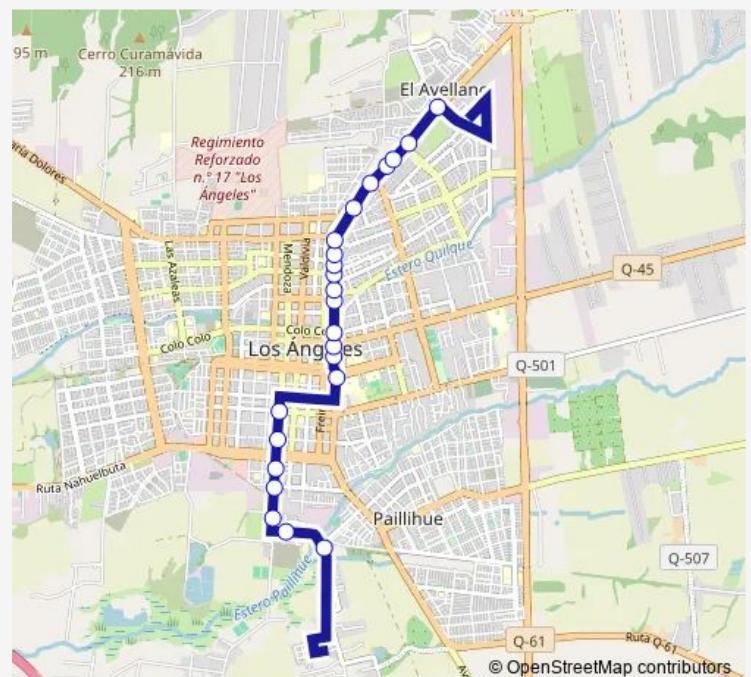

### Direction

Alcapan / San Pablo — Sor Vicenta / Nieves Vasquez

23 stops

[Open route schedule](#)

Alcapan / San Pablo

San Pablo / San Agustin

Manuel Rodriguez / Ferrocarril

Manuel Rodriguez / Las Quintas

### Route schedule

Alcapan / San Pablo — Sor Vicenta / Nieves Vasquez

Monday 07:49-19:59

Tuesday 07:49-19:59

Wednesday 07:49-19:59

Thursday 07:49-19:59

Friday 07:49-19:59

Saturday 07:49-19:59

Sunday 07:49-19:59

### Route info

Direction: Alcapan / San Pablo

Stops: 23

Trip Duration: 0 hour 18 min

C13\_I — Chiprodal Bolson

Sor Vicenta / Terminal de buses Los Angeles

Sor Vicenta / Nieves Vasquez

C13\_I Bus time schedules and route maps are available in an offline PDF at [busmaps.com](https://busmaps.com). Use the [busmaps.com](https://busmaps.com) website to see live bus times, train schedule or subway schedule, and step-by-step directions for all public transit in Los Angeles