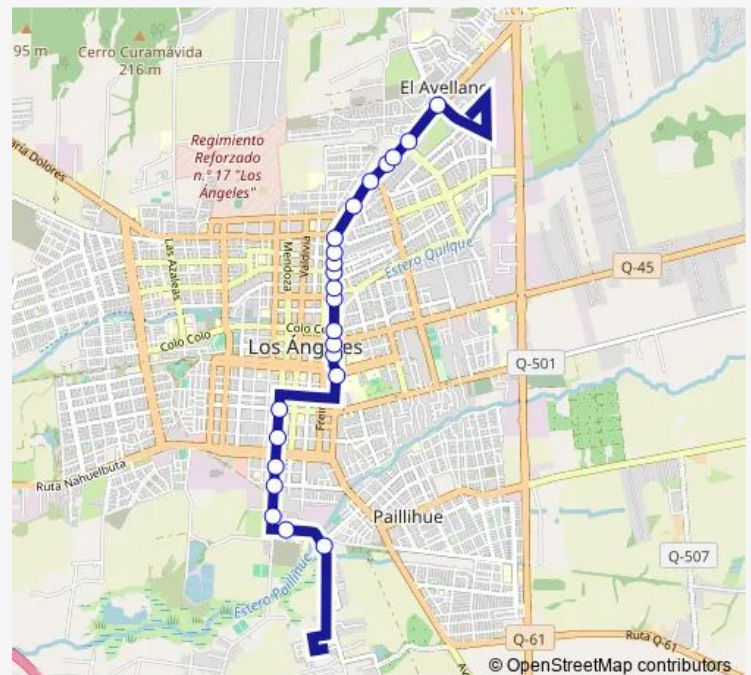

### Direction

Alcapan / San Pablo — Sor Vicenta / Nieves Vasquez

23 stops

[Open route schedule](#)

Alcapan / San Pablo

San Pablo / San Agustin

Manuel Rodriguez / Ferrocarril

Manuel Rodriguez / Las Quintas

### Route schedule

Alcapan / San Pablo — Sor Vicenta / Nieves Vasquez

Monday 07:49-19:59

Tuesday 07:49-19:59

Wednesday 07:49-19:59

Thursday 07:49-19:59

Friday 07:49-19:59

Saturday 07:49-19:59

Sunday 07:49-19:59

### Route info

Direction: Alcapan / San Pablo

Stops: 23

Trip Duration: 0 hour 18 min

C13\_I — Chiprodal Bolson

Sor Vicenta / Terminal de buses Los Angeles

Sor Vicenta / Nieves Vasquez

C13\_I Bus time schedules and route maps are available in an offline PDF at [busmaps.com](https://busmaps.com). Use the [busmaps.com](https://busmaps.com) website to see live bus times, train schedule or subway schedule, and step-by-step directions for all public transit in Los Angeles