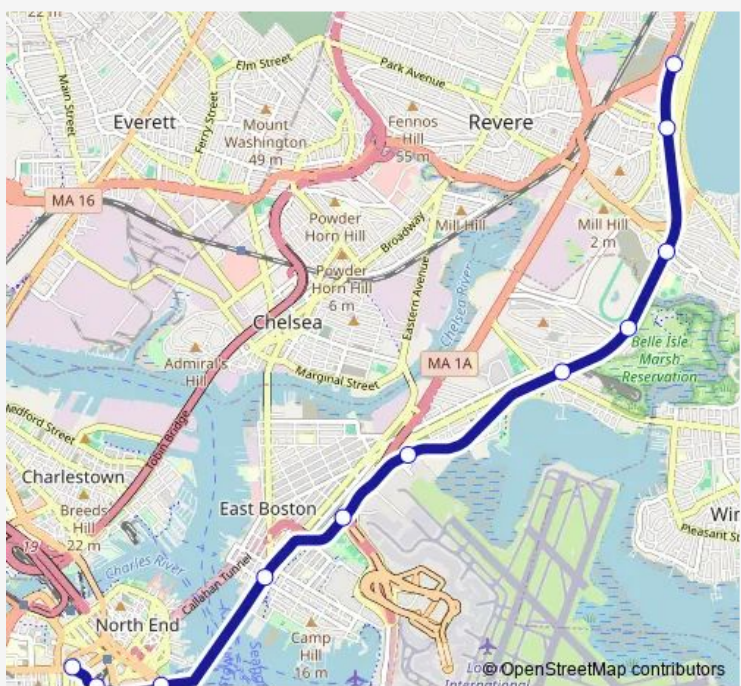

Direction
Bowdoin — Wonderland

12 stops

[Open route schedule](#)

- Bowdoin
- Government Center
- State
- Aquarium
- Maverick
- Airport
- Wood Island
- Orient Heights
- Suffolk Downs
- Beachmont
- Revere Beach
- Wonderland

Direction: Bowdoin

Stops: 12

Trip Duration: 0 hour 20 min

Direction

Wonderland — Bowdoin

12 stops

[Open route schedule](#)

Wonderland

Revere Beach

Beachmont

Suffolk Downs

Orient Heights

Wood Island

Airport

Maverick

Aquarium

Route info

Direction: Wonderland

Stops: 12

Trip Duration: 0 hour 20 min

Blue Line Metro time schedules and route maps are available in an offline PDF at busmaps.com. Use the busmaps.com website to see live bus times, train schedule or subway schedule, and step-by-step directions for all public transit in Boston