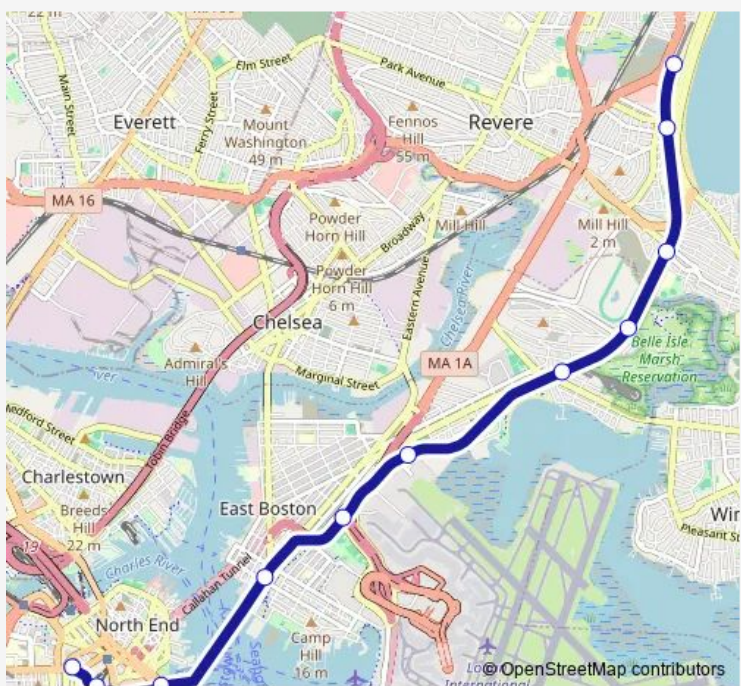

**Direction**  
Bowdoin — Wonderland

12 stops

[Open route schedule](#)

- Bowdoin
- Government Center
- State
- Aquarium
- Maverick
- Airport
- Wood Island
- Orient Heights
- Suffolk Downs
- Beachmont
- Revere Beach
- Wonderland

Route info

Direction: Bowdoin

Stops: 12

Trip Duration: 0 hour 20 min

**Direction**

Wonderland — Bowdoin

12 stops

[Open route schedule](#)

Wonderland

Revere Beach

Beachmont

Suffolk Downs

Orient Heights

Wood Island

Airport

Maverick

## Route info

Direction: Wonderland

Stops: 12

Trip Duration: 0 hour 20 min

Blue Line Metro time schedules and route maps are available in an offline PDF at [busmaps.com](http://busmaps.com). Use the [busmaps.com](http://busmaps.com) website to see live bus times, train schedule or subway schedule, and step-by-step directions for all public transit in Boston