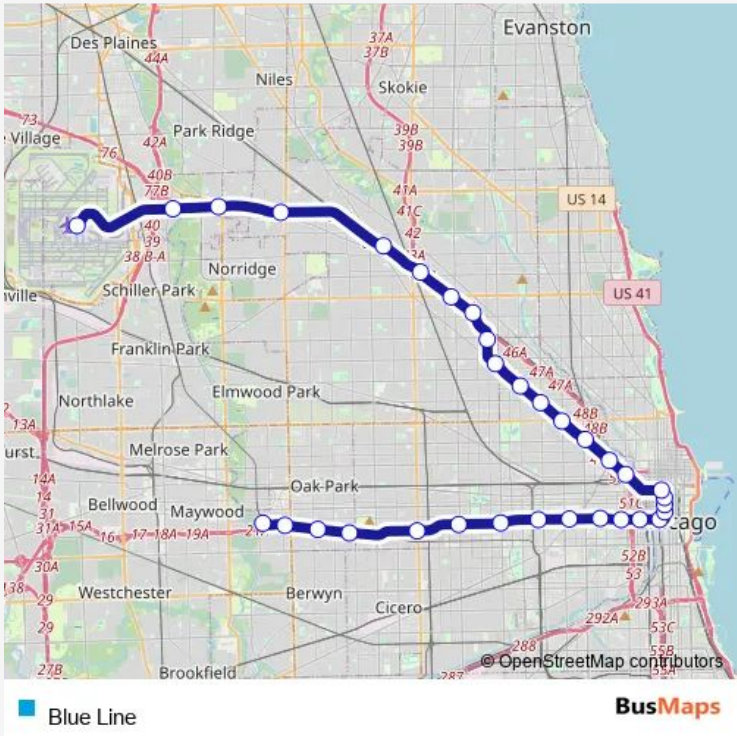

[Go to website](#)

**Direction**  
 Forest Park — O'Hare

33 stops

[Open route schedule](#)

- Forest Park
- Harlem-Forest Park
- Oak Park-Blue
- Austin-Blue
- Cicero-Forest Park
- Pulaski-Forest Park
- Kedzie-Homan
- Western-Forest Park
- Illinois Medical District
- Racine
- UIC-Halsted
- Clinton-Blue
- LaSalle
- Jackson-Blue
- Monroe-Blue
- Washington-Blue
- Clark/Lake (Elevated)
- Grand-Blue
- Chicago-Blue
- Division
- Damen-O'Hare

Stops: 33

Trip Duration: 1 hour 23 min

Western-O'Hare

California-O'Hare

Logan Square

Belmont-Blue

Addison-Blue

Irving Park-Blue

33 stops

[Open route schedule](#)

O'Hare

Rosemont

Cumberland

Harlem-O'Hare

Jefferson Park

Montrose-Blue

## Route info

Direction: O'Hare

Stops: 33

Trip Duration: 1 hour 23 min

Western-Forest Park

Kedzie-Homan

Pulaski-Forest Park

Cicero-Forest Park