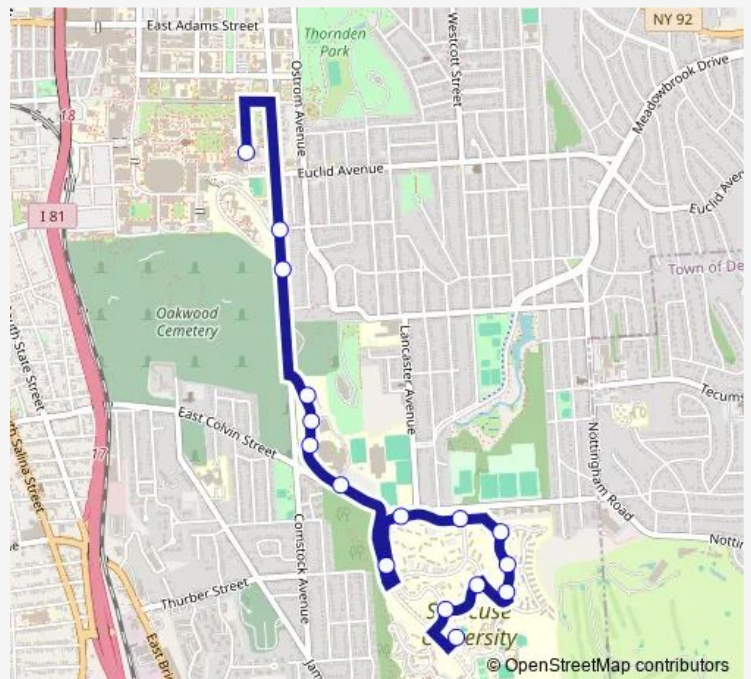

Bus SU244 Slocum Heights

[Go to website](#)

**Direction**

Goldstein Student Center — College Place

16 stops

[Open route schedule](#)

- Goldstein Student Center
- Chinook Dr S & Chinook Dr
- Chinook Dr & Lambreth Ln
- Slocum Dr & Lambreth Ln
- 231 Slocum Dr
- 100 Slocum Dr
- Small Rd & Lambreth Ln
- 220 Small Rd
- Small Rd & Chinook Rd
- Colvin Lot
- Lally Athletics Complex
- Comstock Lot
- Com-Art Building
- Oakwood
- Comstock Av & Stratford St
- College Place

Route schedule

Goldstein Student Center — College Place

Monday	07:37-12:17
Tuesday	07:37-12:17
Wednesday	07:37-12:17
Thursday	07:37-12:17
Friday	07:37-10:30
Saturday	—
Sunday	—

Route info

Direction: Goldstein Student Center

Stops: 16

Trip Duration: 0 hour 18 min

SU244 — Slocum Heights

**Direction**

College Place — Goldstein Student Center

16 stops

[Open route schedule](#)

College Place

## Route schedule

College Place — Goldstein Student Center

Monday 07:40-09:46

Tuesday 07:40-09:46

Wednesday 07:40-09:46

Thursday 07:40-09:46

Friday 07:40-09:46

Saturday —