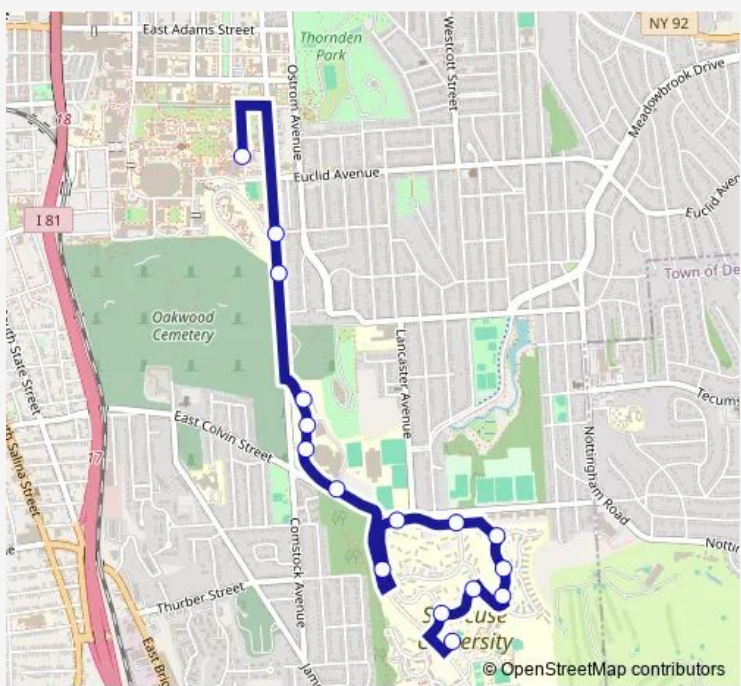

Bus Su244 Slocum Heights

[Go to website](#)

Direction
 Goldstein Student Center — College Place
 16 stops
[Open route schedule](#)

- Goldstein Student Center
- Chinook Dr S & Chinook Dr
- Chinook Dr & Lambreth Ln
- Slocum Dr & Lambreth Ln
- 231 Slocum Dr
- 100 Slocum Dr
- Small Rd & Lambreth Ln
- 220 Small Rd
- Small Rd & Chinook Rd
- Colvin Lot
- Lally Athletics Complex
- Comstock Lot
- Com-Art Building
- Oakwood
- Comstock Av & Stratford St
- College Place

Route schedule
 Goldstein Student Center — College Place

Monday	07:37-12:17
Tuesday	07:37-12:17
Wednesday	07:37-12:17
Thursday	07:37-12:17
Friday	07:37-10:30
Saturday	—
Sunday	—

Route info
 Direction: Goldstein Student Center
 Stops: 16
 Trip Duration: 0 hour 18 min

Su244 — Slocum Heights **BusMaps**

Direction

College Place — Goldstein Student Center

16 stops

[Open route schedule](#)

College Place

Comstock Ave & Stratford St

Oakwood

Tuesday 07:40-09:46

Wednesday 07:40-09:46

Thursday 07:40-09:46

Friday 07:40-09:46

Saturday —

Sunday —

Route info

Direction: College Place