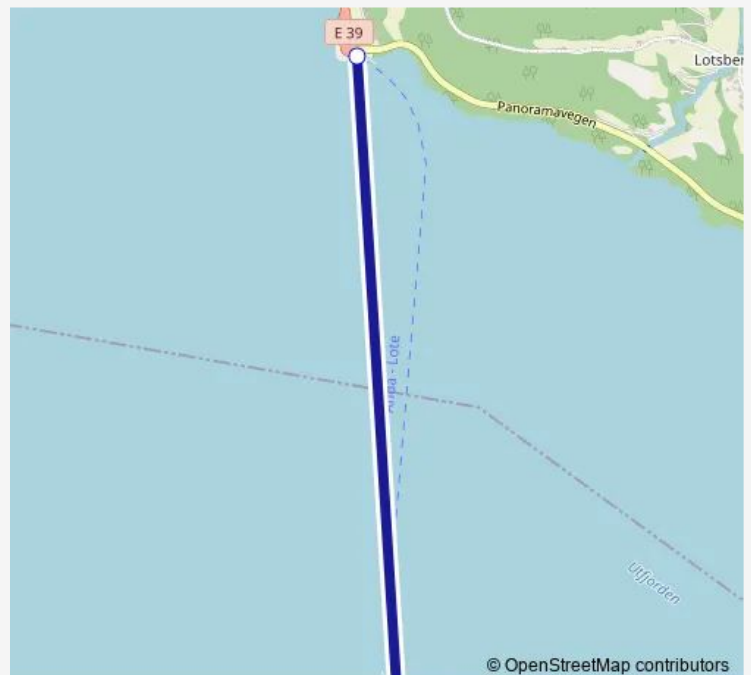

Ferry 1044 Anda-Lote

[Go to website](#)**Direction**

Lote ferjekai — Anda ferjekai

2 stops

[Open route schedule](#)

Lote ferjekai

Anda ferjekai

Route schedule

Lote ferjekai — Anda ferjekai

Monday	00:45-23:45
Tuesday	00:45-23:45
Wednesday	00:45-23:45
Thursday	00:45-23:45
Friday	00:45-23:45
Saturday	00:45-23:45
Sunday	00:45-23:45

Route info

Direction: Lote ferjekai

Stops: 2

Trip Duration: 0 hour 11 min

■ 1044 — Anda-Lote

Direction

Anda ferjekai — Lote ferjekai

2 stops

[Open route schedule](#)

Anda ferjekai

Lote ferjekai

Route schedule

Anda ferjekai — Lote ferjekai

Monday	00:00-23:15
Tuesday	00:00-23:15
Wednesday	00:00-23:15
Thursday	00:00-23:15
Friday	00:00-23:15
Saturday	00:00-23:15
Sunday	00:00-23:15

Route info