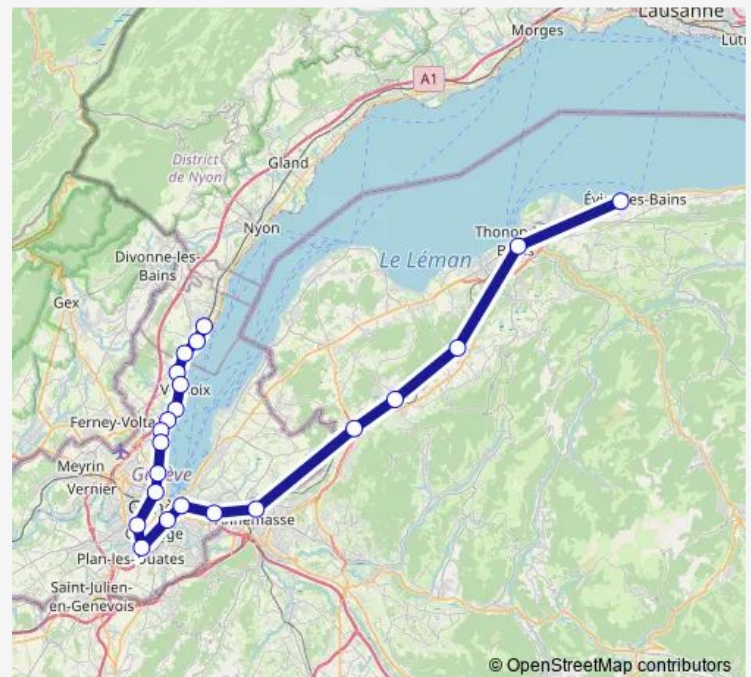

Bons-en-Chablais

Perrignier

Thonon-les-Bains

Route schedule

Coppet — Évian-les-Bains

Monday 00:35-22:05

Tuesday 06:34-22:05

Wednesday 06:34-22:05

Thursday 06:34-22:05

Friday 06:34-22:05

Saturday 00:35-21:04

Sunday 00:35-21:37

Route info

Direction: Coppet

Stops: 22

Trip Duration: 1 hour 35 min

■ L1 — Evian - Coppet

Direction

Évian-les-Bains — Coppet

22 stops

[Open route schedule](#)

Évian-les-Bains

Thonon-les-Bains

Perrignier

Thursday 05:21-19:21

Friday 05:21-23:00

Saturday 02:10-23:00

Sunday 02:10-19:21

Route info

Direction: Évian-les-Bains

Stops: 22

Trip Duration: 1 hour 35 min