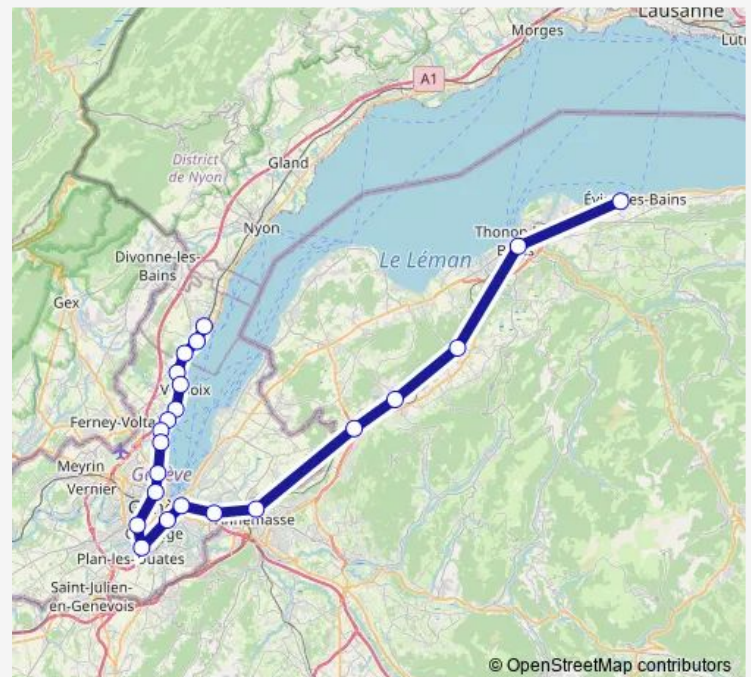

Bons-en-Chablais

Perrignier

Thonon-les-Bains

Route schedule

Coppet — Évian-les-Bains

Monday 06:34-22:05

Tuesday 06:34-22:05

Wednesday 06:34-22:05

Thursday 06:34-22:05

Friday 06:34-22:05

Saturday 00:35-21:37

Sunday 00:35-21:37

Route info

Direction: Coppet

Stops: 22

Trip Duration: 1 hour 35 min

■ L1 — Evian - Coppet

Direction

Évian-les-Bains — Coppet

22 stops

[Open route schedule](#)

Évian-les-Bains

Thonon-les-Bains

Perrignier

Thursday 05:21-19:21

Friday 05:21-23:00

Saturday 02:10-23:00

Sunday 02:10-19:21

Route info

Direction: Évian-les-Bains

Stops: 22

Trip Duration: 1 hour 35 min