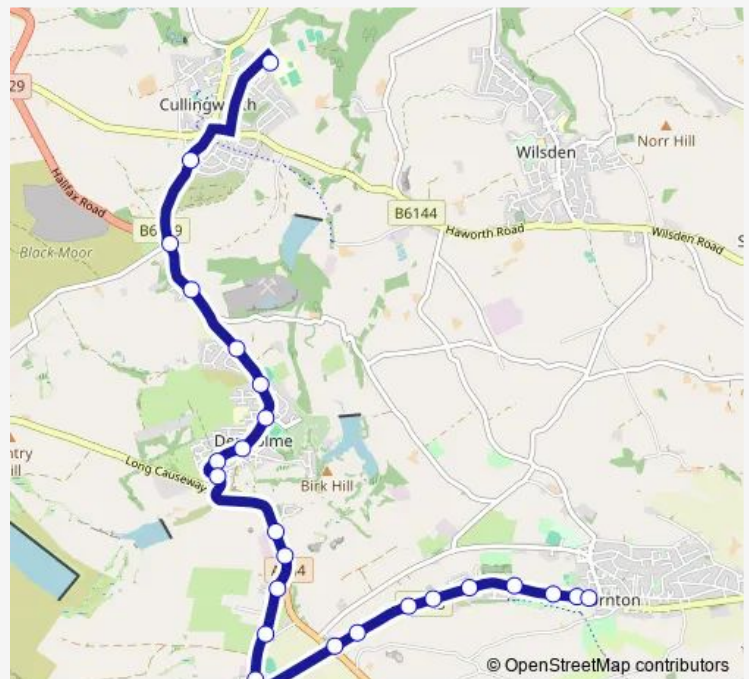

Bus PS20

[Go to website](#)

Direction

Parkside School — Ashfield Road

24 stops

[Open route schedule](#)

- Parkside School
- Manywells Brow Ind Estate
- Keighley Road Trough Ln
- Keighley Rd Beech Drive
- Keighley Rd Ogden Lane
- Keighley Rd Foster Park Road
- Main Rd Foster Park
- New Rd Station Road
- Main Rd Clock Lane
- New Road
- Halifax Road Denholme Gate
- Halifax Road Brighouse Rd
- Smithy Hill
- Halifax Rd Cragg Lane
- Halifax Rd Thornton Road
- Thornton Rd Brighouse Road
- Stocks House Farm
- New Farm Thornton Road
- Thornton Rd Close Head Drive
- Cemetery
- Albion Place

Route schedule

Parkside School — Ashfield Road

Monday	15:25
Tuesday	15:25
Wednesday	15:25
Thursday	14:40
Friday	14:30
Saturday	—
Sunday	—

Route info

Direction: Parkside School

Stops: 24

Trip Duration: 0 hour 21 min

■ PS20

BusMaps

Wensley Bank

Thornton Primary School

Ashfield Road

Direction

Ashfield Road — Parkside School

25 stops

[Open route schedule](#)

Ashfield Road

Thornton Primary School

Wensley Bank

Albion Place

Cemetery

Thornton Rd Close Head Drive

New Farm Thornton Road