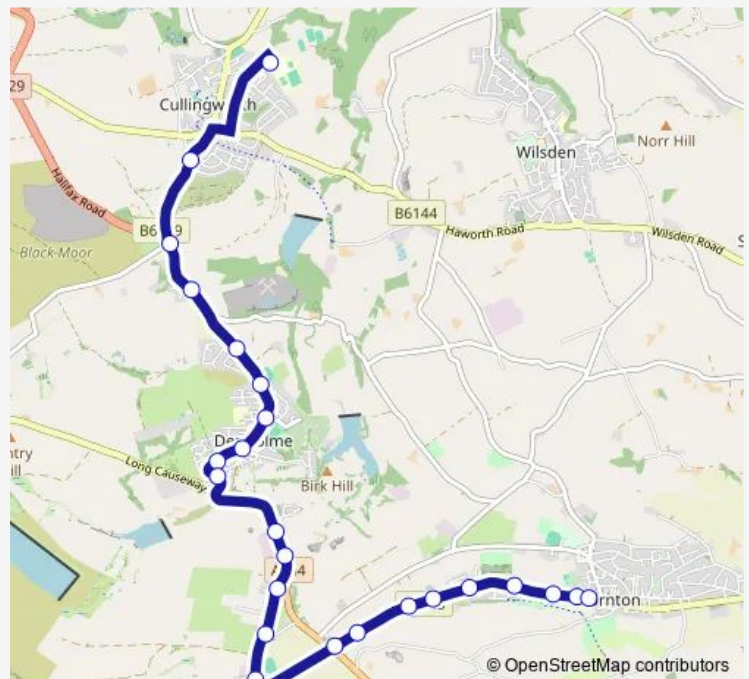

Bus Ps20

[Go to website](#)

Direction

Parkside School — Ashfield Road

24 stops

[Open route schedule](#)

- Parkside School
- Manywells Brow Ind Estate
- Keighley Road Trough Ln
- Keighley Rd Beech Drive
- Keighley Rd Ogden Lane
- Keighley Rd Foster Park Road
- Main Rd Foster Park
- New Rd Station Road
- Main Rd Clock Lane
- New Road
- Halifax Road Denholme Gate
- Halifax Road Brighouse Rd
- Smithy Hill
- Halifax Rd Cragg Lane
- Halifax Rd Thornton Road
- Thornton Rd Brighouse Road
- Stocks House Farm
- New Farm Thornton Road
- Thornton Rd Close Head Drive
- Cemetery
- Albion Place

Route schedule

Parkside School — Ashfield Road

Monday	15:25
Tuesday	15:25
Wednesday	15:25
Thursday	14:40
Friday	14:30
Saturday	—
Sunday	—

Route info

Direction: Parkside School

Stops: 24

Trip Duration: 0 hour 21 min

■ Ps20

BusMaps

Wensley Bank

Thornton Primary School

Ashfield Road

Direction

Ashfield Road — Parkside School

25 stops

[Open route schedule](#)

Ashfield Road

Thornton Primary School

Wensley Bank

Albion Place

Cemetery

Thornton Rd Close Head Drive

New Farm Thornton Road