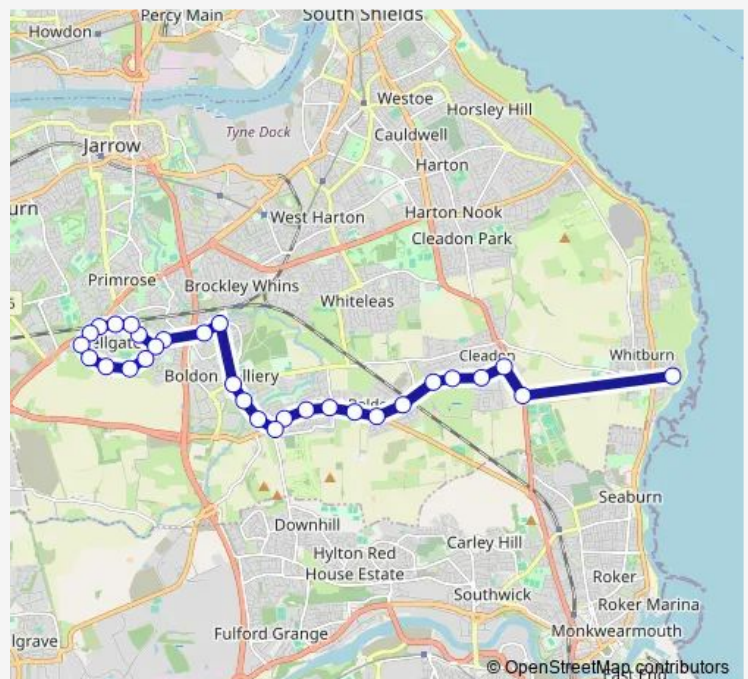

Western Terrace-Aviemore Road

Addison Road

Addison Road

North Road-School

North Road-Wilfred Street

Hubert Street - Asda

Cotswolds Estate

Cotswold Lane-Shipton Close

Fellgate Avenue - Sandiacres

Fellgate Avenue-School

Durham Drive-St Josephs Way

Route schedule

Whitburn CoE Academy — Durham Drive-Limecroft

Monday 16:35

Tuesday 16:35

Wednesday 16:35

Thursday 16:35

Friday 16:35

Saturday —

Sunday —

Route info

Direction: Whitburn CoE Academy

Stops: 30

Trip Duration: 0 hour 40 min

■ S807 — Whitburn CoE Academy - Fellgate Estate

Durham Drive -Fellgate Metro

Durham Drive-Gloucester Way

Durham Drive-Coventry Way

Durham Drive-Footbridge

Durham Drive-Canterbury Way

Durham Drive-Lichfield Way