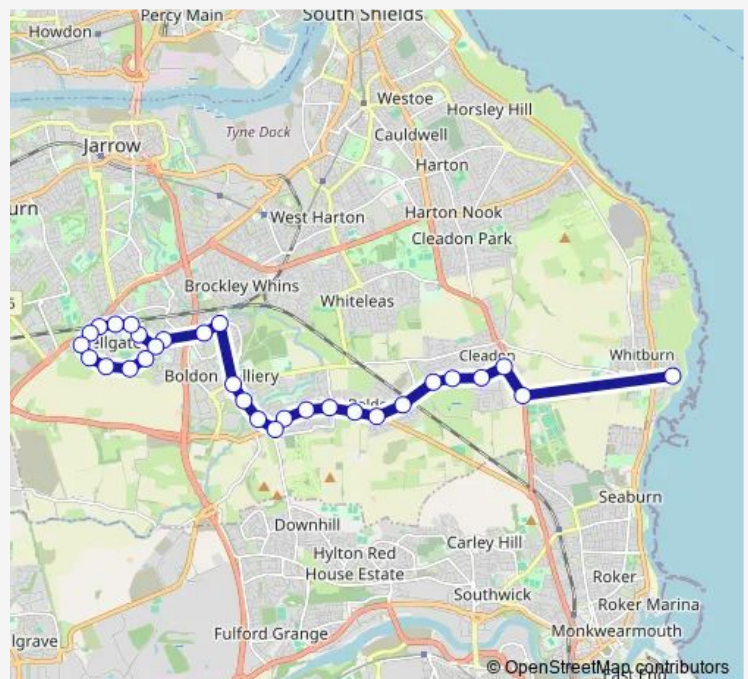

### Direction

Whitburn CoE Academy — Durham Drive-Limecroft

30 stops

[Open route schedule](#)

Whitburn CoE Academy

Sunderland Road-Moor Lane

Whitburn Road-Mayfield Drive

Whitburn Road-Laburnham Grove

Durham Drive-St Josephs Way

### Route schedule

Whitburn CoE Academy — Durham Drive-Limecroft

Monday 16:35

Tuesday 16:35

Wednesday 16:35

Thursday 16:35

Friday 16:35

Saturday —

### Route info

Direction: Whitburn CoE Academy

Stops: 30

Trip Duration: 0 hour 40 min

■ S807 — Whitburn CoE Academy - Fellgate Estate

Durham Drive -Fellgate Metro

Durham Drive-Gloucester Way

Durham Drive-Coventry Way