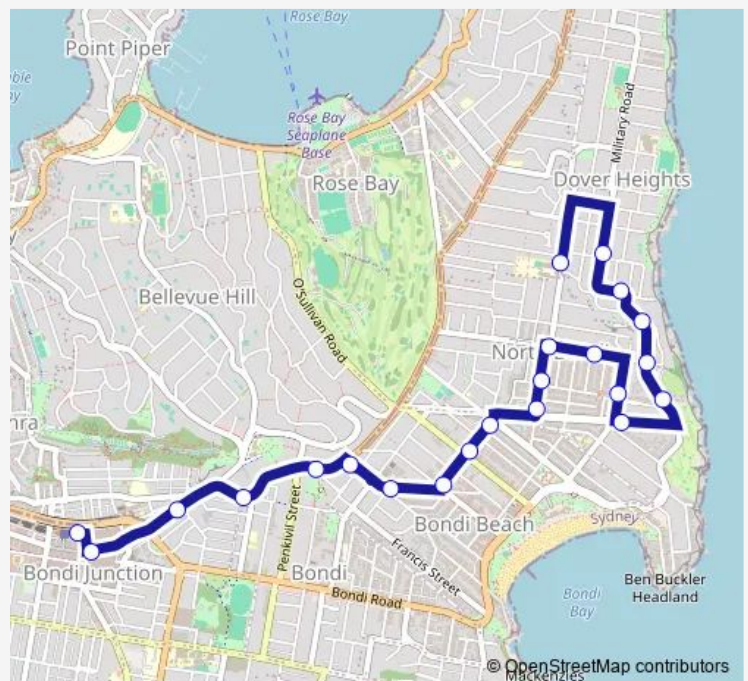

School Bus 712e Rose Bay Secondary College to Bondi Junction

Go to website

Direction

Bondi Junction Station, Stand M — Rose Bay Secondary College, Stand 2, Hardy St

13 stops

[Open route schedule](#)

- Bondi Junction Station, Stand M
- Westfield Bondi Junction, Oxford St
- Old South Head Rd Before Edgecliff Rd
- Old South Head Rd After Victoria Rd
- Old South Head Rd Before Banksia Rd
- O'Brien St At Simpson St
- O'Brien St Opp Barracluff Av
- Glenayr Av At Hall St
- Glenayr Av At Curlewis St
- Glenayr Av Opp Warners Av
- Galilee Primary School, Blair St
- Mitchell St At O'Donnell St
- Rose Bay Secondary College, Stand 2, Hardy St

Route schedule

Bondi Junction Station, Stand M — Rose Bay Secondary College, Stand 2, Hardy St

Monday	08:24
Tuesday	08:24
Wednesday	08:24
Thursday	08:24
Friday	08:24
Saturday	—
Sunday	—

Route info

Direction: Bondi Junction Station, Stand M

Stops: 13

Trip Duration: 0 hour 19 min

Direction

Rose Bay Secondary College, Stand 2, Hardy St — Bondi Junction Station, Stand P

22 stops

[Open route schedule](#)

Rose Bay Secondary College, Stand 2, Hardy St

Monday 15:10

Tuesday 14:05

Wednesday 15:10

Thursday 15:10

Friday 15:10

Saturday —

Sunday —

Route info