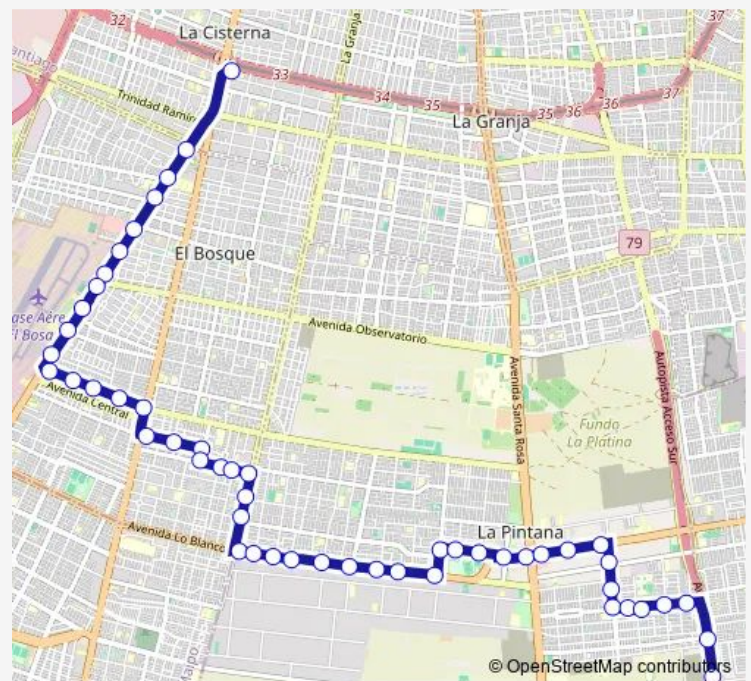

### Route schedule

Pg212-Parada 4 / (M) La Cisterna — Pg1766-Acceso Sur Calet.-Poniente / esq. Dr. A. Neghme

Monday	00:00
Tuesday	00:00
Wednesday	00:00
Thursday	00:00
Friday	00:00
Saturday	00:00
Sunday	—

### Route info

Direction: Pg212-Parada 4 / (M) La Cisterna

Stops: 52

Trip Duration: 0 hour 42 min

G05 — El Castillo - (M) La Cisterna

Pg884-Imperial / esq. Cordillera

Pg885-Imperial / esq. General Silva

Pg886-Imperial / esq. San Francisco