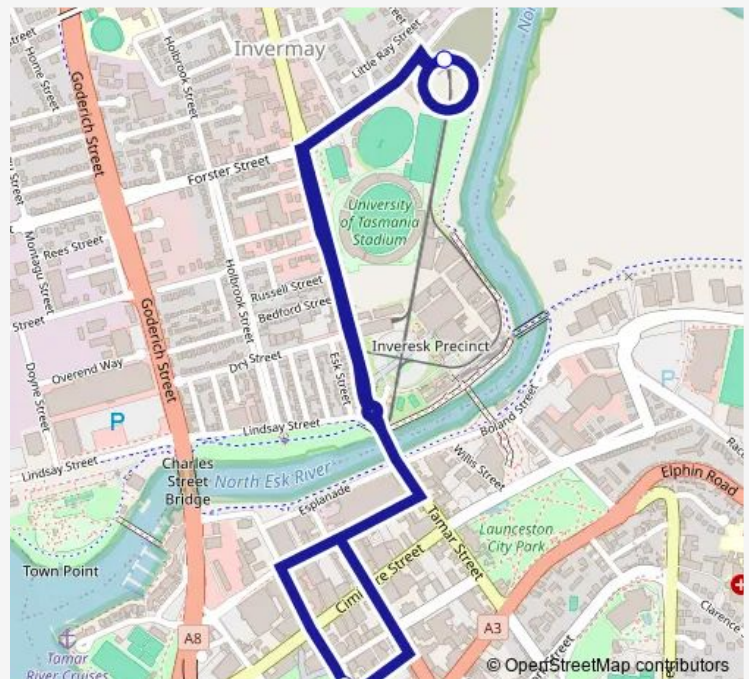

### Direction

North Inveresk Car Park — North Inveresk Car Park

3 stops

[Open route schedule](#)

North Inveresk Car Park

Stop T1, No.59 St John St (Opp. St Andrews Church)

North Inveresk Car Park

### Route schedule

North Inveresk Car Park — North Inveresk Car Park

Monday 07:30-18:15

Tuesday 07:30-18:15

Wednesday 07:30-18:15

Thursday 07:30-18:15

Friday 07:30-18:15

Saturday —

### Route info

Direction: North Inveresk Car Park

Stops: 3

Trip Duration: 0 hour 9 min

■ Tiger — Commuter Shuttle Tiger

Tiger Bus time schedules and route maps are available in an offline PDF at [busmaps.com](https://busmaps.com). Use the [busmaps.com](https://busmaps.com) website to see live bus times, train schedule or subway schedule, and step-by-step directions for all public transit in Launceston