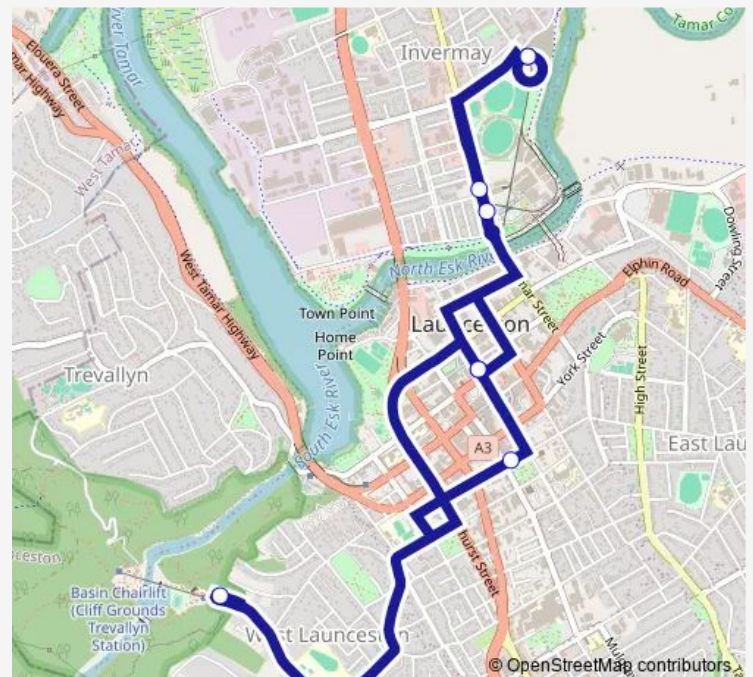

Stop T1, No.59 St John St (Opp. St Andrews Church)

Elizabeth St Outside Princes Square

Cataract Gorge, First Basin Car Park (Tiger Bus Stop)

Stop T1, No.59 St John St (Opp. St Andrews Church)

Stop 3, No.51 Invermay Rd

North Inveresk Car Park

Route schedule

North Inveresk Car Park — North Inveresk Car Park

Monday 09:30-15:50

Tuesday 09:30-15:50

Wednesday 09:30-15:50

Thursday 09:30-15:50

Friday 09:30-15:50

Saturday 09:30-15:50

Sunday 09:30-15:50

Route info

Direction: North Inveresk Car Park

Stops: 8

Trip Duration: 0 hour 34 min

Tiger — Cataract Gorge Tiger

Tiger Bus time schedules and route maps are available in an offline PDF at busmaps.com. Use the busmaps.com website to see live bus times, train schedule or subway schedule, and step-by-step directions for all public transit in Launceston