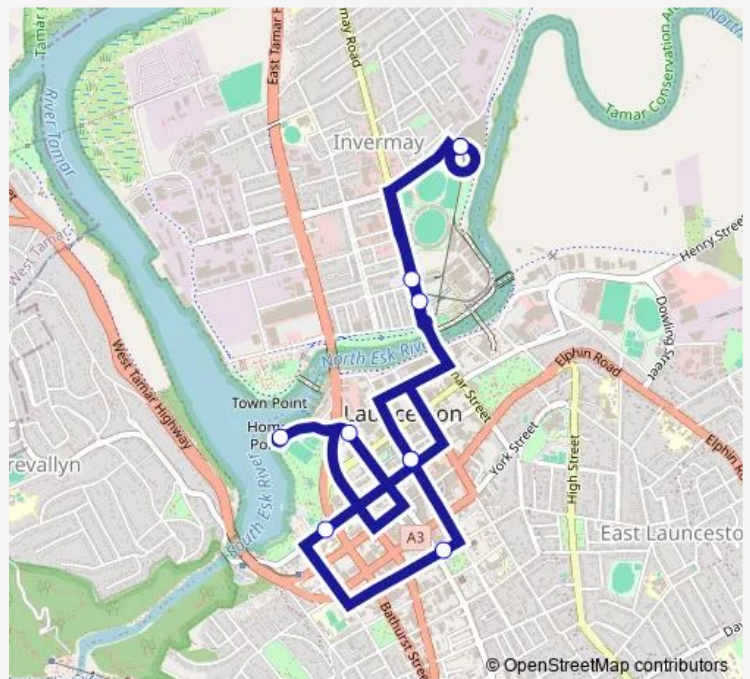

Bus Tiger River Explorer Tiger

[Go to website](#)

Direction

North Inveresk Car Park — North Inveresk Car Park

10 stops

[Open route schedule](#)

North Inveresk Car Park

Stop 3, Opp. No.27-33 Invermay Rd

Stop T1, No.59 St John St (Opp. St Andrews Church)

Elizabeth St Outside Princes Square

Cenotaph, Paterson St

Charles St (CH Smith)

Home Point Pde (Tiger Bus Stop)

Stop T1, No.59 St John St (Opp. St Andrews Church)

Stop 3, No.51 Invermay Rd

North Inveresk Car Park

Route schedule

North Inveresk Car Park — North Inveresk Car Park

Monday 10:10-14:50

Tuesday 10:10-14:50

Wednesday 10:10-14:50

Thursday 10:10-14:50

Friday 10:10-14:50

Saturday 10:10-14:50

Sunday 10:10-14:50

Route info

Direction: North Inveresk Car Park

Stops: 10

Trip Duration: 0 hour 24 min

Tiger — River Explorer Tiger