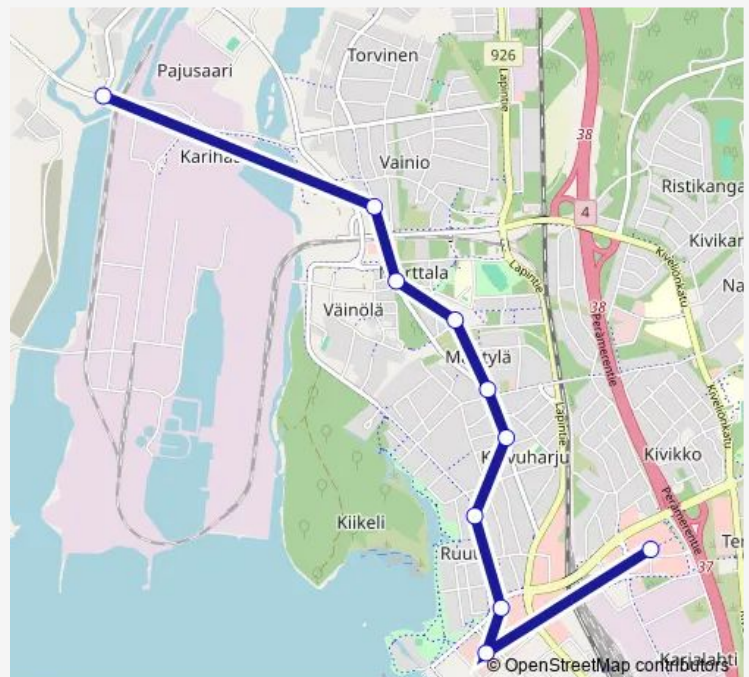

Häjäsenkatu P

Mäntylänkatu P

Purolan palvelukeskus

Marttala P

Karihaara P

Uitontie

Route schedule

Prisma piha — Uitontie

Monday 10:30-13:25

Tuesday —

Wednesday —

Thursday 10:30-13:25

Friday —

Saturday —

Sunday —

Route info

Direction: Prisma piha

Stops: 10

Trip Duration: 0 hour 20 min

Bus time schedules and route maps are available in an offline PDF at busmaps.com. Use the busmaps.com website to see live bus times, train schedule or subway schedule, and step-by-step directions for all public transit in Kemi