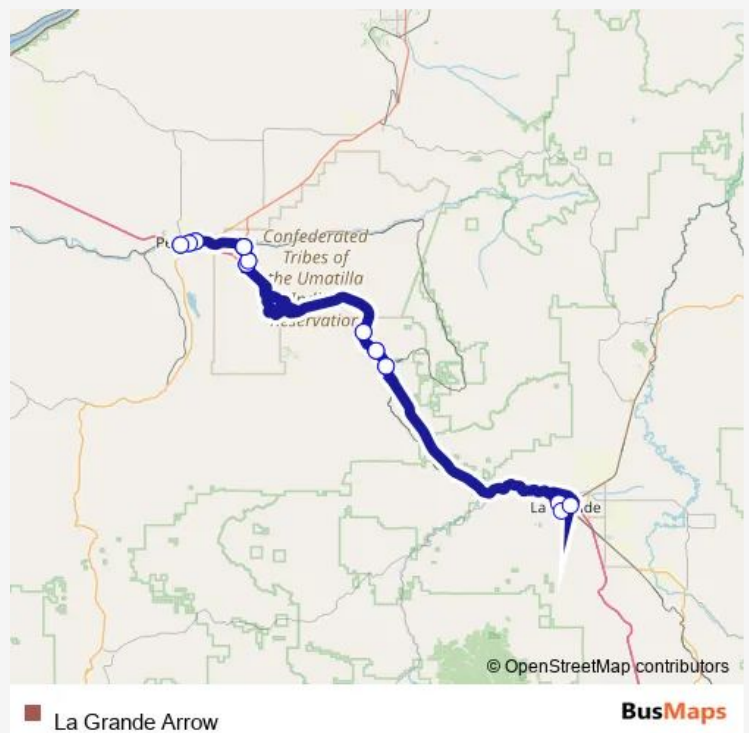

### Direction

Walmart (Pendleton) — Kayak Transit Hub (behind Nixyaawii Governance Center )

22 stops

[Open route schedule](#)

- Walmart (Pendleton)
- City Hall - Library (Pendleton)
- Til Taylor Park (Pendleton)
- Kayak Transit Hub (behind Nixyaawii Governance Center )
- Wildhorse Resort and Casino
- Arrowhead Travel Plaza
- Corwin Ln (Meacham)
- Loka Dr (Meacham)
- Meacham Store
- Adams Ave & 2nd St (Lagrande)
- Eastern Oregon University
- Lagrande Transit Hub
- Meacham Store
- Loka Dr (Meacham)
- Corwin Ln (Meacham)
- Arrowhead Travel Plaza
- Wildhorse Resort and Casino
- Kayak Transit Hub (behind Nixyaawii Governance Center )
- Til Taylor Park (Pendleton)
- City Hall - Library (Pendleton)

### Route schedule

Walmart (Pendleton) — Kayak Transit Hub (behind Nixyaawii Governance Center )

Monday	05:10-09:28
Tuesday	05:10-09:28
Wednesday	05:10-09:28
Thursday	05:10-09:28
Friday	05:10-09:28
Saturday	—
Sunday	—

### Route info

Direction: Walmart (Pendleton)

Stops: 22

Trip Duration: 3 hour 5 min

Walmart (Pendleton)

Kayak Transit Hub (behind Nixyaawii Governance Center  
)

## Direction

Kayak Transit Hub (behind Nixyaawii Governance Center ) — Kayak Transit Hub (behind Nixyaawii Governance Center )

23 stops

[Open route schedule](#)

Kayak Transit Hub (behind Nixyaawii Governance Center )