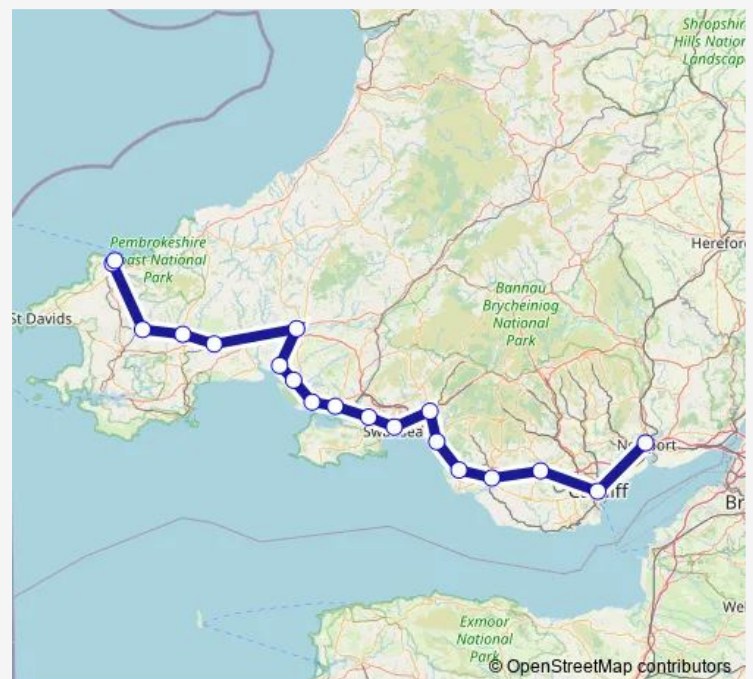

Rail Transport for Wales Newport (South Wales) - Fishguard Harbour

[Go to website](#)

Direction

Newport (South Wales) — Fishguard Harbour

19 stops

[Open route schedule](#)

Newport (South Wales)

Cardiff Central

Pontyclun

Bridgend

Pyle

Port Talbot Parkway

Neath

Swansea

Gowerton

Llanelli

Fishguard Harbour

Route schedule

Newport (South Wales) — Fishguard Harbour

Monday —

Tuesday —

Wednesday —

Thursday —

Friday —

Saturday —

Sunday

09:28

Route info

Direction: Newport (South Wales)

Stops: 19

Trip Duration: 3 hour 14 min

Transport for Wales — Newport (South Wales) - Fishguard Harbour