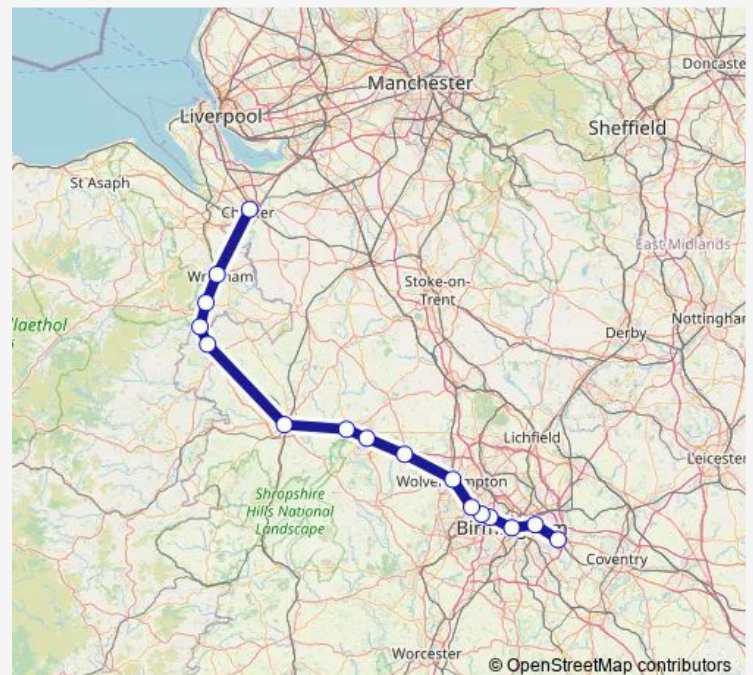

Prees

Whitchurch (Shropshire)

Wrenbury

Nantwich

Crewe

Chester

Route schedule

Birmingham International — Chester

Monday —

Tuesday —

Wednesday —

Thursday —

Friday —

Saturday 19:08

Sunday —

Route info

Direction: Birmingham International

Stops: 18

Trip Duration: 2 hour 27 min

Direction

Chester — Birmingham International

17 stops

[Open route schedule](#)

Chester