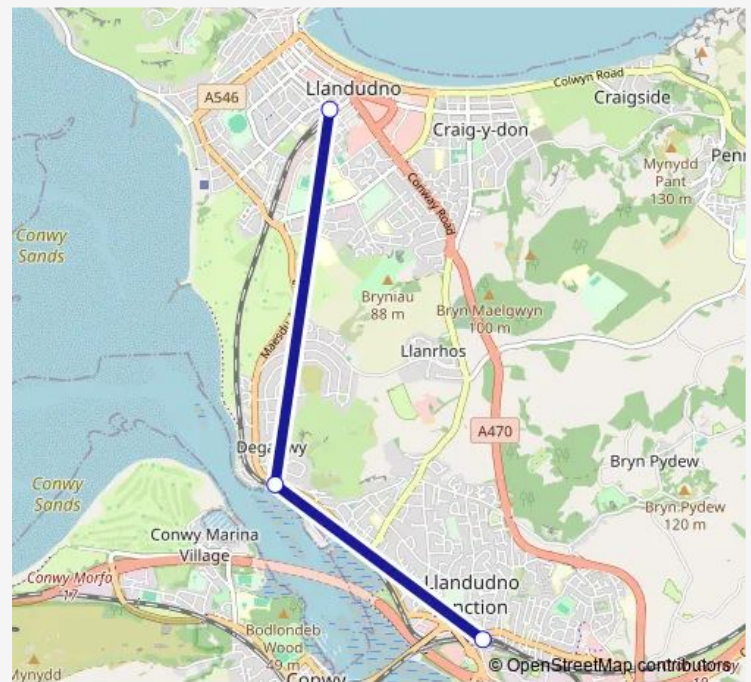

### Direction

Llandudno Junction — Llandudno

3 stops

[Open route schedule](#)

Llandudno Junction

Deganwy

Llandudno

### Route schedule

Llandudno Junction — Llandudno

Monday	05:40-21:22
Tuesday	05:40-21:22
Wednesday	05:40-21:22
Thursday	05:40-21:22
Friday	05:40-21:22
Saturday	05:40-21:22
Sunday	10:04-17:40

### Route info

Direction: Llandudno Junction

Stops: 3

Trip Duration: 0 hour 11 min

**Direction**

Llandudno — Llandudno Junction

3 stops

[Open route schedule](#)

**Route info**

Direction: Llandudno

Stops: 3

Trip Duration: 0 hour 10 min

Transport for Wales Rail time schedules and route maps are available in an offline PDF at [busmaps.com](https://busmaps.com). Use the [busmaps.com](https://busmaps.com) website to see live bus times, train schedule or subway schedule, and step-by-step directions for all public transit in Conwy