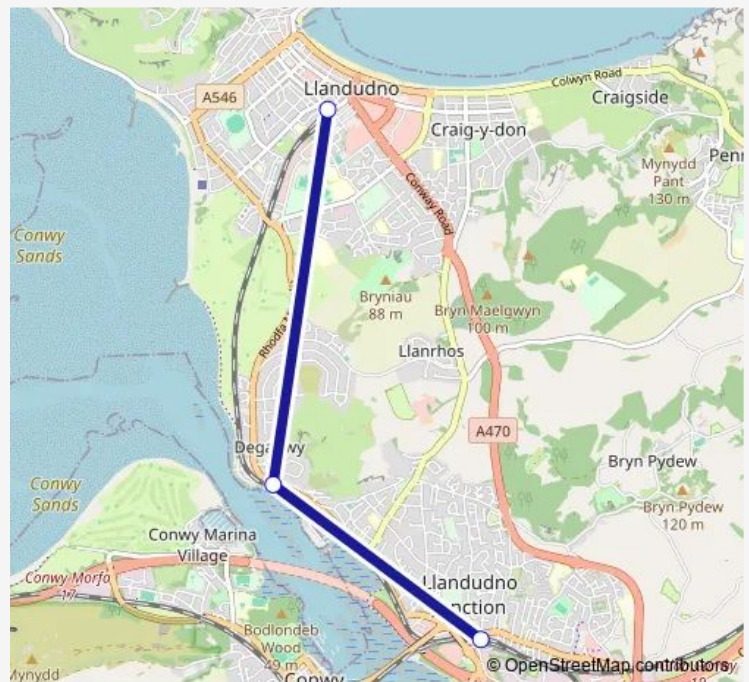

Direction

Llandudno Junction — Llandudno

3 stops

[Open route schedule](#)

Llandudno Junction

Deganwy

Llandudno

Route schedule

Llandudno Junction — Llandudno

Monday	05:40-21:22
Tuesday	05:40-21:22
Wednesday	05:40-21:22
Thursday	05:40-21:22
Friday	05:40-21:22
Saturday	05:40-21:34
Sunday	10:04-17:40

Route info

Direction: Llandudno Junction

Stops: 3

Trip Duration: 0 hour 11 min

Direction

Llandudno — Llandudno Junction

3 stops

[Open route schedule](#)

Llandudno

Deganwy

Route info

Direction: Llandudno

Stops: 3

Trip Duration: 0 hour 10 min

Transport for Wales Rail time schedules and route maps are available in an offline PDF at busmaps.com. Use the busmaps.com website to see live bus times, train schedule or subway schedule, and step-by-step directions for all public transit in Conwy