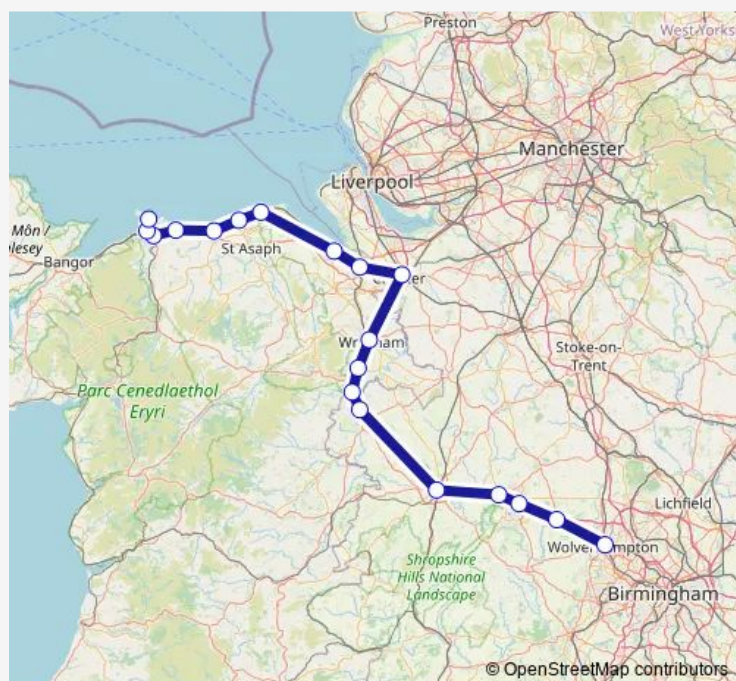

### Direction

Wolverhampton — Llandudno

19 stops

[Open route schedule](#)

Wolverhampton

Cosford

Telford Central

Wellington (Shropshire)

Prestatyn

Rhyl

Abergele & Pensarn

Colwyn Bay

Llandudno Junction

Deganwy

Llandudno

### Route schedule

Wolverhampton — Llandudno

Monday	—
Tuesday	—
Wednesday	—
Thursday	—
Friday	—
Saturday	17:41
Sunday	—

### Route info

Direction: Wolverhampton

Stops: 19

Trip Duration: 2 hour 59 min

Transport for Wales Rail time schedules and route maps are available in an offline PDF at [busmaps.com](https://busmaps.com). Use the [busmaps.com](https://busmaps.com) website to see live bus times, train schedule or subway schedule, and step-by-step directions for all public transit in Conwy