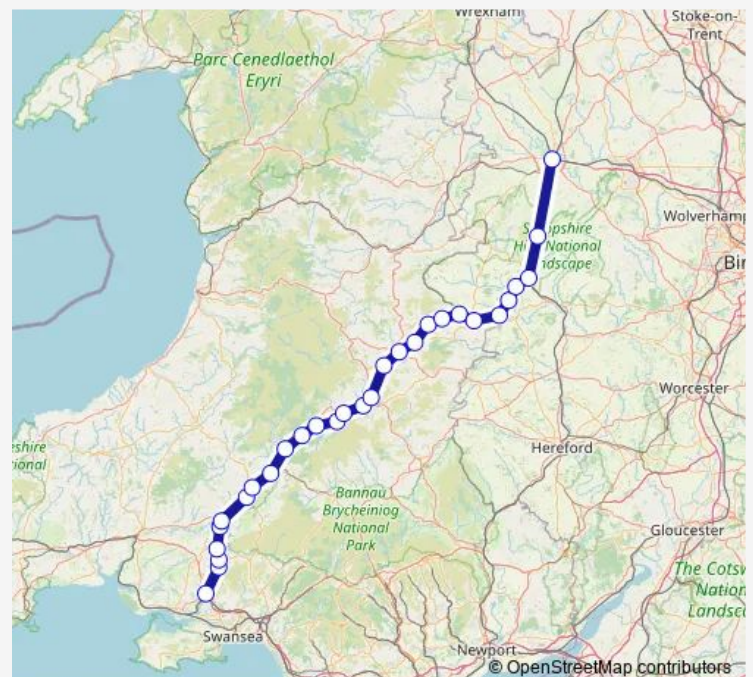

Thursday —

Friday —

Saturday —

Sunday —

Route info

Direction: Pontarddulais

Stops: 29

Trip Duration: 3 hour 37 min