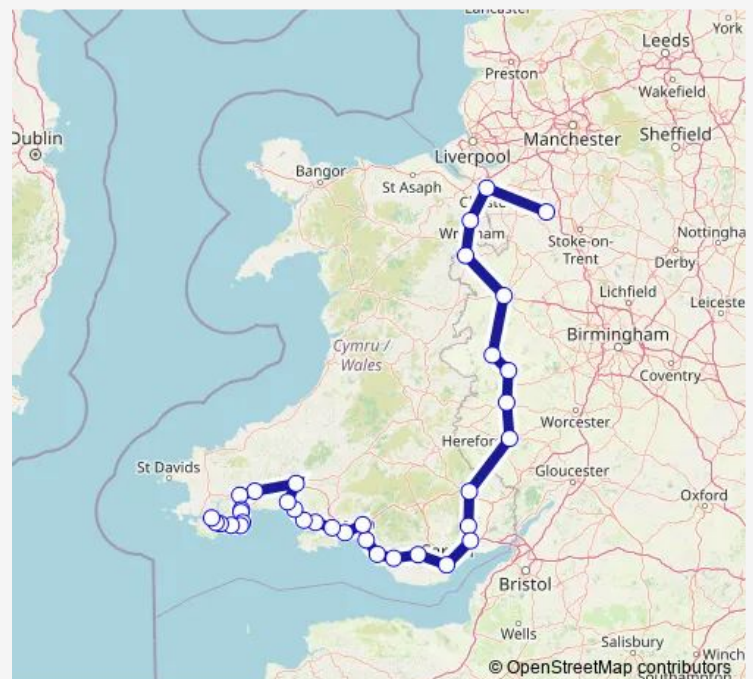

Direction

Crewe — Pembroke Dock

35 stops

[Open route schedule](#)

- Crewe
- Chester
- Wrexham General
- Gobowen
- Shrewsbury
- Craven Arms
- Ludlow
- Leominster
- Hereford
- Abergavenny
- Cwmbran
- Newport (South Wales)
- Cardiff Central
- Pontyclun
- Bridgend
- Pyle
- Port Talbot Parkway
- Neath
- Swansea
- Gowerton
- Llanelli

Route schedule

Crewe — Pembroke Dock

Monday	—
Tuesday	—
Wednesday	—
Thursday	—
Friday	—
Saturday	—
Sunday	14:35

Route info

Direction: Crewe

Stops: 35

Trip Duration: 6 hour 52 min

Pembrey & Burry Port

Bridgend

Port Talbot Parkway

Neath

Swansea

Gowerton

Llanelli

Pembrey & Burry Port

Kidwelly

Friday —

Saturday 13:25

Sunday —

Route info

Direction: Crewe

Stops: 35

Trip Duration: 6 hour 47 min

Whitland