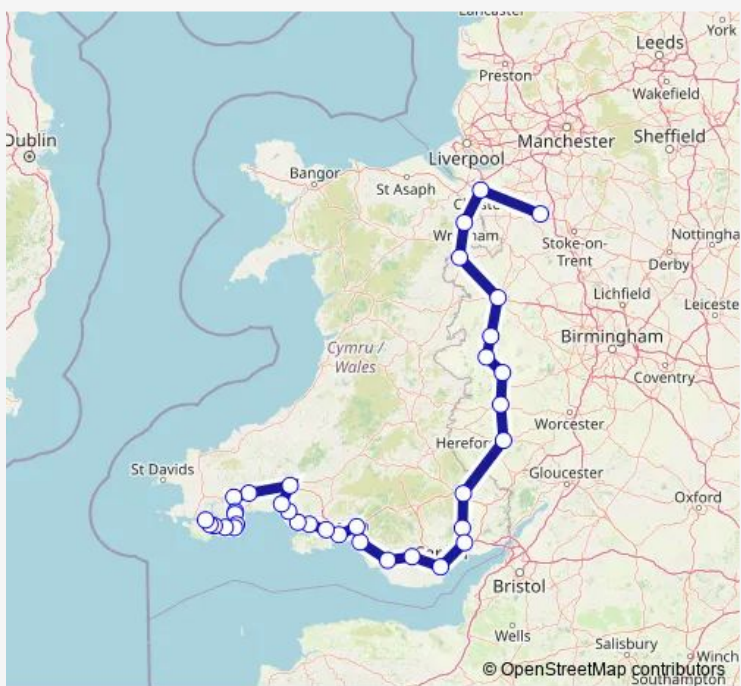

Rail Transport for Wales Crewe - Pembroke Dock

[Go to website](#)

Direction
Crewe — Pembroke Dock
35 stops
[Open route schedule](#)

- Crewe
- Chester
- Wrexham General
- Gobowen
- Shrewsbury
- Craven Arms
- Ludlow
- Leominster
- Hereford
- Abergavenny
- Cwmbran
- Newport (South Wales)
- Cardiff Central
- Pontyclun
- Bridgend
- Pyle
- Port Talbot Parkway
- Neath
- Swansea
- Gowerton
- Llanelli

Route schedule
Crewe — Pembroke Dock

Monday	—
Tuesday	—
Wednesday	—
Thursday	—
Friday	—
Saturday	—
Sunday	14:35

Route info
Direction: Crewe
Stops: 35
Trip Duration: 6 hour 52 min

Transport for Wales — Crewe - Pembroke Dock **BusMaps**