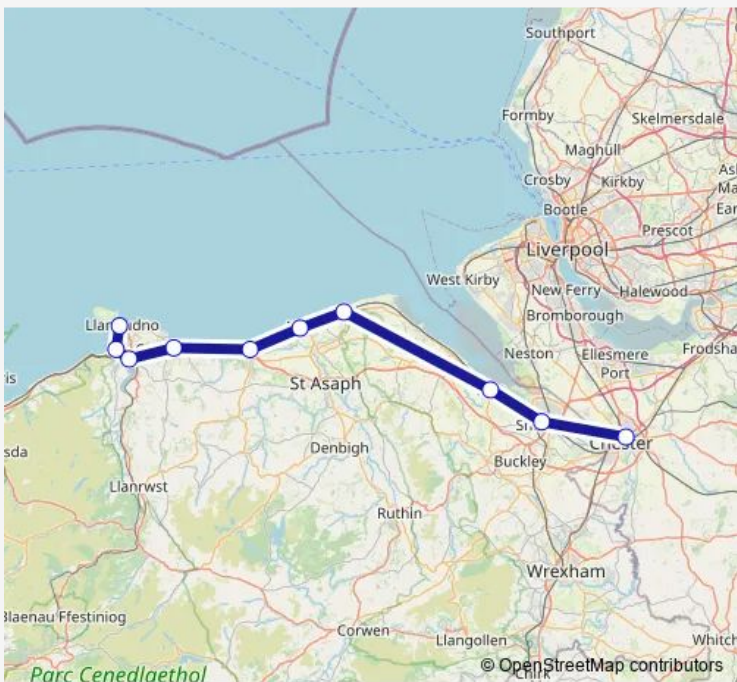

Rail Transport for Wales Llandudno - Chester

[Go to website](#)

Direction
 Llandudno — Chester
 10 stops
[Open route schedule](#)

- Llandudno
- Deganwy
- Llandudno Junction
- Colwyn Bay
- Abergele & Pensarn
- Rhyl
- Prestatyn
- Flint
- Shotton
- Chester

Route schedule
 Llandudno — Chester

Monday	05:52
Tuesday	05:52
Wednesday	05:52
Thursday	05:52
Friday	05:52
Saturday	—
Sunday	—

Route info
 Direction: Llandudno
 Stops: 10
 Trip Duration: 1 hour 9 min

Direction

Abergele & Pensarn

Colwyn Bay

Llandudno Junction

Deganwy

Llandudno

Route schedule

Chester — Llandudno

Monday 06:52

Tuesday 06:52

Wednesday 06:52

Thursday 06:52

Friday 06:52

Saturday —

Sunday —

Route info

Direction: Chester