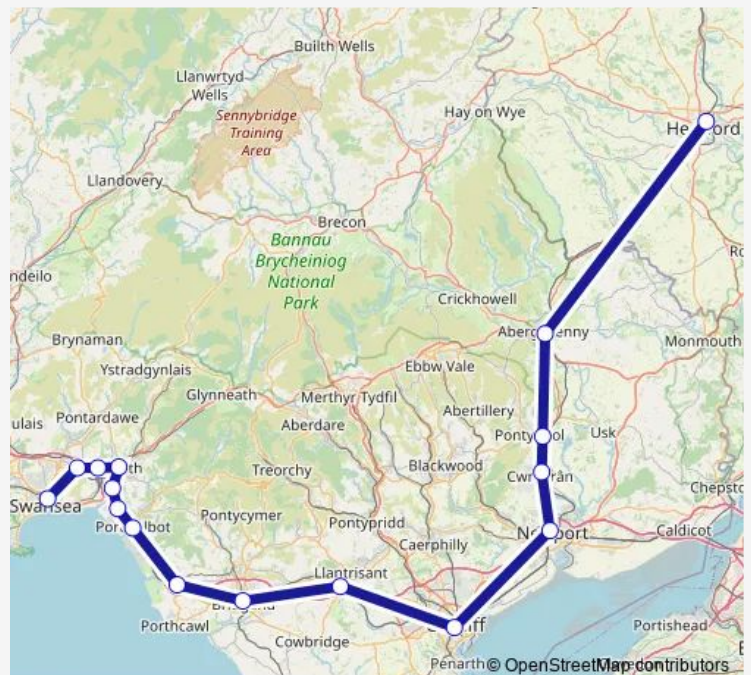

Saturday —

Sunday 10:05

Route info

Direction: Hereford

Stops: 11

Trip Duration: 2 hour 2 min

Transport for Wales — Swansea - Hereford

Direction

Swansea — Hereford

16 stops

[Open route schedule](#)

Swansea

Llansamlet

Skewen

Neath

Briton Ferry

Baglan

Port Talbot Parkway

Pyle

Bridgend

Pontyclun

Cardiff Central

Newport (South Wales)

Cwmbran

20:47

Sunday

22:08

Route info

Direction: Swansea

Stops: 16

Trip Duration: 2 hour 10 min

Transport for Wales Rail time schedules and route maps are available in an offline PDF at busmaps.com. Use the busmaps.com website to see live bus times, train schedule or subway schedule, and step-by-step directions for all public transit in Port Talbot