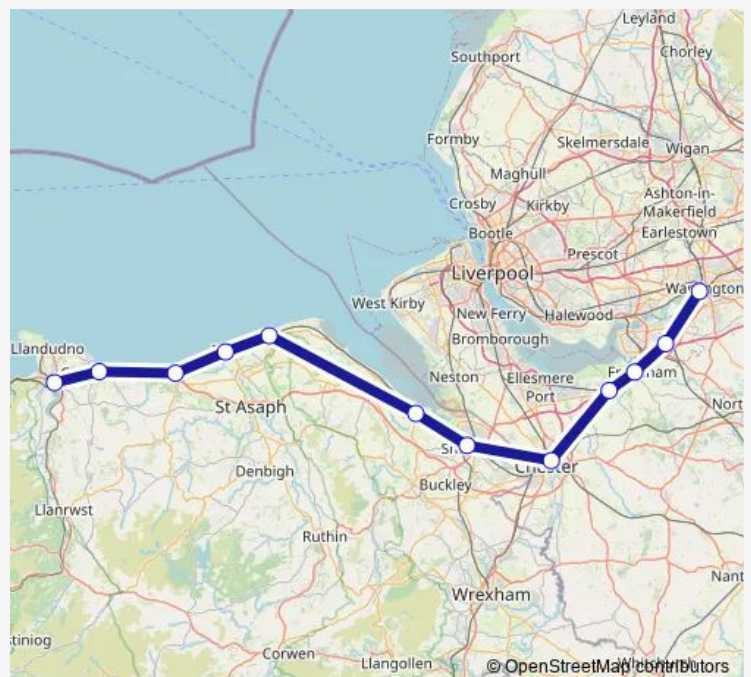

### Route schedule

Llandudno Junction — Warrington Bank Quay

Monday —

Tuesday —

Wednesday —

Thursday —

Friday —

Saturday 12:52

### Route info

Direction: Llandudno Junction

Stops: 12

Trip Duration: 1 hour 30 min

## Direction

Warrington Bank Quay — Llandudno Junction

12 stops

[Open route schedule](#)

Warrington Bank Quay

Runcorn East

Frodsham

Helsby