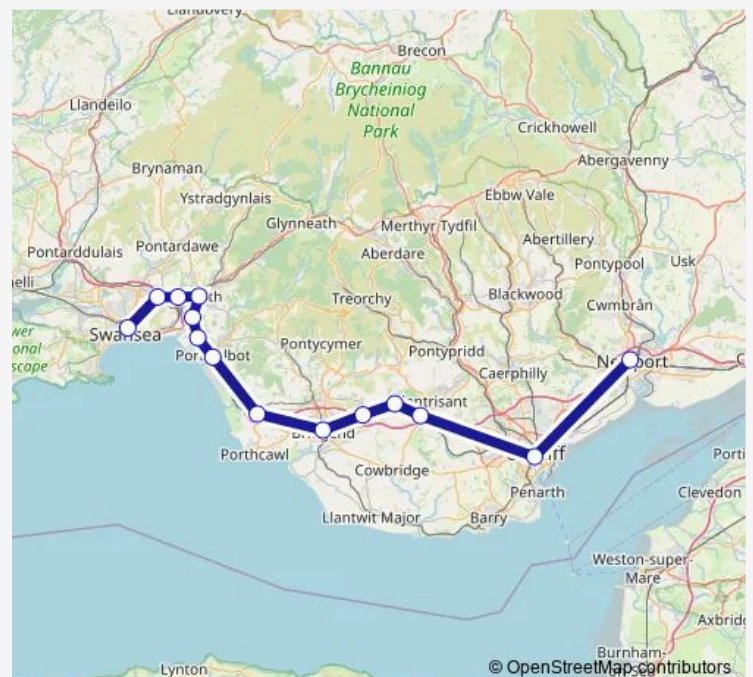

Rail Transport for Wales Swansea - Newport (South Wales)

[Go to website](#)

Direction

Newport (South Wales) — Swansea

10 stops

[Open route schedule](#)

Newport (South Wales)

Cardiff Central

Pontyclun

Llanharan

Pencoed

Bridgend

Pyle

Port Talbot Parkway

Neath

Swansea

Route schedule

Newport (South Wales) — Swansea

Monday —

Tuesday —

Wednesday —

Thursday —

Friday —

Saturday —

Sunday 09:30

Route info

Direction: Newport (South Wales)

Stops: 10

Trip Duration: 1 hour 31 min

Transport for Wales — Swansea - Newport (South Wales)

BusMaps