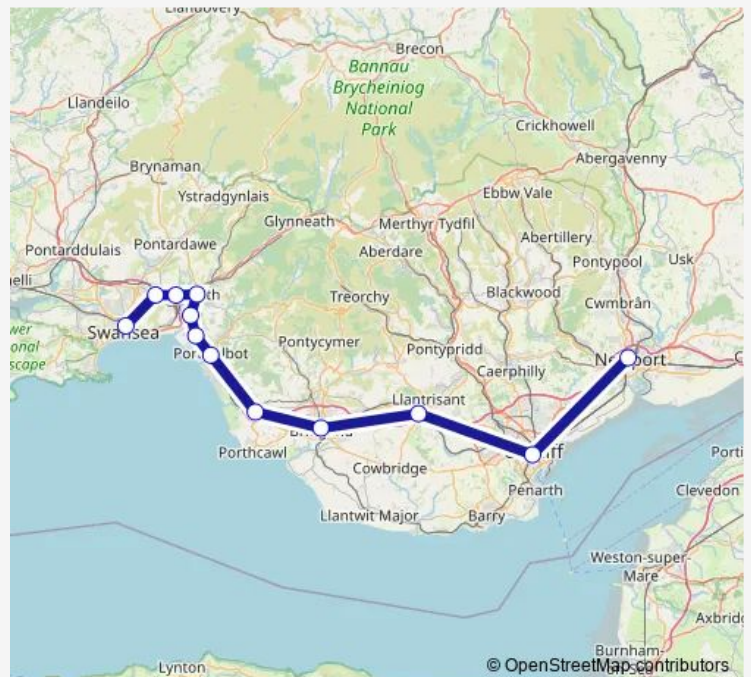

Rail Transport for Wales Swansea - Newport (South Wales)

[Go to website](#)

**Direction**

Newport (South Wales) — Swansea

10 stops

[Open route schedule](#)

Newport (South Wales)

Cardiff Central

Route schedule

Newport (South Wales) — Swansea

Monday —

Tuesday —

Wednesday —

Thursday —

Friday —

Saturday —

Sunday 09:30

Route info

Direction: Newport (South Wales)

Stops: 10

Trip Duration: 1 hour 31 min

Transport for Wales — Newport (South Wales) - Swansea

**Direction**

Swansea — Newport (South Wales)

## Route schedule

Swansea — Newport (South Wales)

Monday

—

Tuesday

—

Wednesday

—