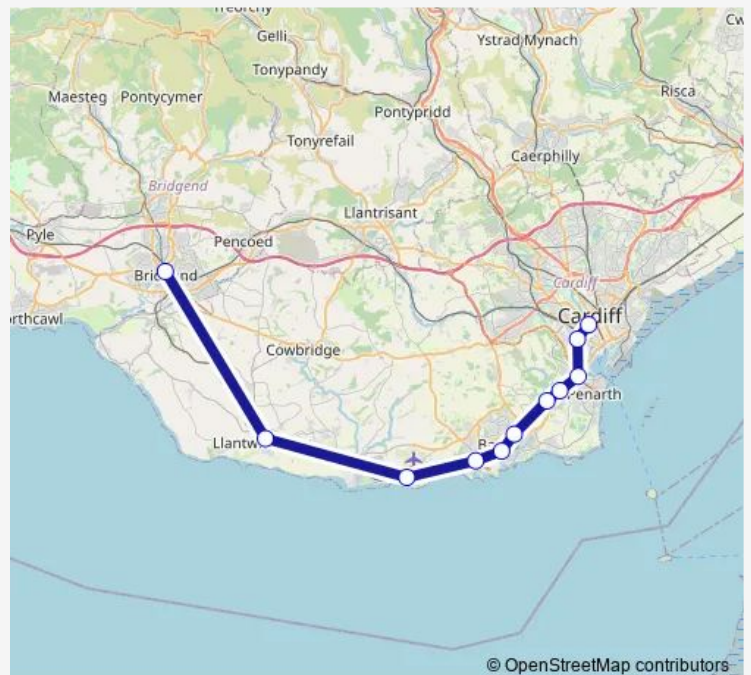

Friday —

Saturday —

Sunday 08:04

Route info

Direction: Cardiff Central

Stops: 4

Trip Duration: 0 hour 23 min

Direction

Cardiff Central — Bridgend

11 stops

[Open route schedule](#)

Cardiff Central

Grangetown (Cardiff)

Cogan

Eastbrook

Dinas Powys

Cadoxton

Barry Docks

Barry

Rhoose Cardiff Intl Airpor

Llantwit Major

Bridgend

Route schedule

Cardiff Central — Bridgend

Monday 05:39-22:40

Tuesday 05:39-22:40

Wednesday 05:39-22:40

Thursday 05:39-22:40

Friday 05:39-22:40

Saturday 05:39-22:42

Sunday 08:39-20:39

Route info