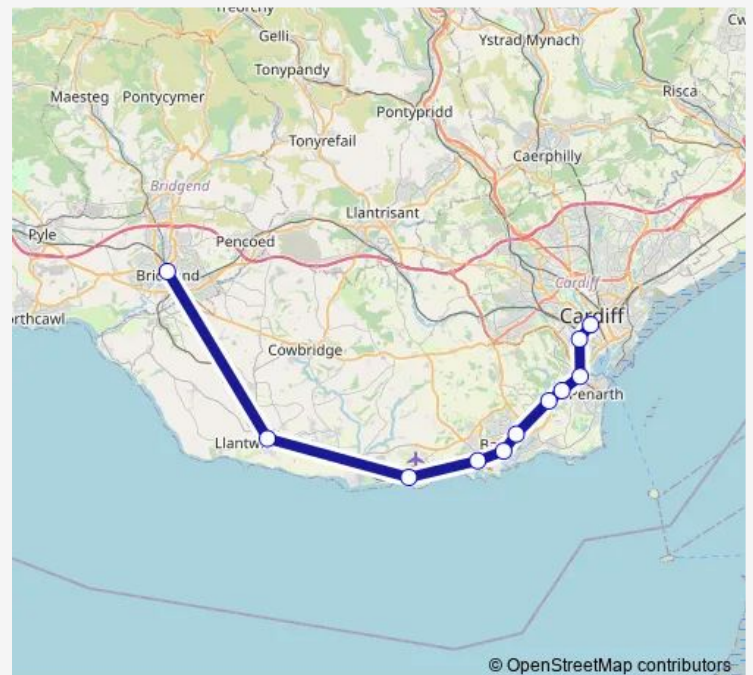

Rail Transport for Wales Cardiff Central - Bridgend

[Go to website](#)

Direction

Cardiff Central — Bridgend

4 stops

[Open route schedule](#)

Cardiff Central

Ninian Park

Pontyclun

Bridgend

Route schedule

Cardiff Central — Bridgend

Monday	—
Tuesday	—
Wednesday	—
Thursday	—
Friday	—
Saturday	—
Sunday	08:04

Route info

Direction: Cardiff Central

Stops: 4

Trip Duration: 0 hour 23 min

Transport for Wales — Cardiff Central - Bridgend

Direction

Cardiff Central — Bridgend

11 stops

[Open route schedule](#)

Cardiff Central

Grangetown (Cardiff)

Cogan

Eastbrook

Dinas Powys

Cadoxton

Barry Docks

Barry

Rhoose Cardiff Intl Airpor

Llantwit Major