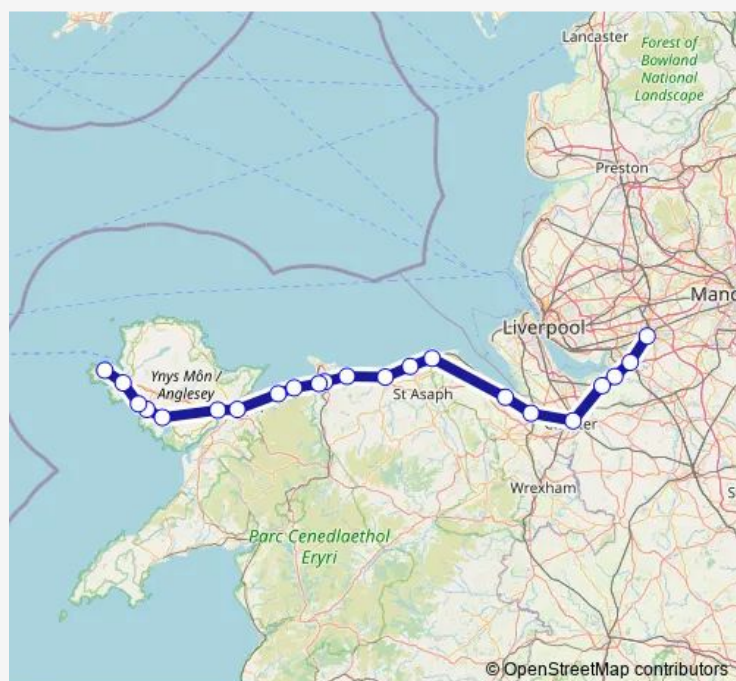

Route info

Direction: Holyhead

Stops: 19

Trip Duration: 2 hour 26 min

Direction

Holyhead — Warrington Bank Quay

22 stops

[Open route schedule](#)