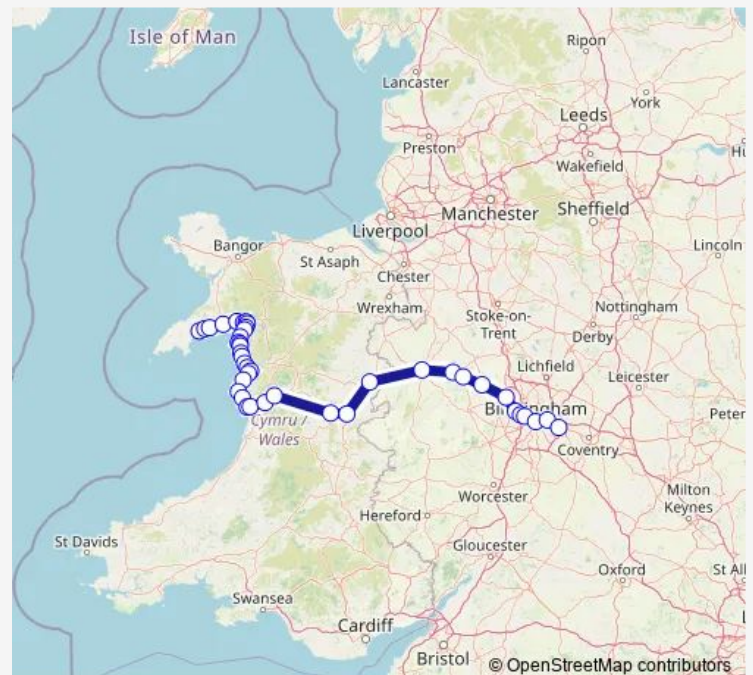

Saturday 07:24-15:37

Sunday 09:34-17:36

Route info

Direction: Pwllheli

Stops: 41

Trip Duration: 5 hour 14 min

Tonfanau

Tywyn

Wellington (Shropshire)

Telford Central

Cosford

Wolverhampton

Dudley Port

Sandwell & Dudley

Smethwick Galton Bridge

Birmingham New Street

Tywyn

Tonfanau

Llwyngwrl

Fairbourne

Morfa Mawddach

Barmouth

Llanaber

Route schedule

Route info

Direction: Birmingham International

Stops: 41

Trip Duration: 5 hour 0 min

Talybont

Dyffryn Ardudwy

Llanbedr

Pensarn (Gwynedd)