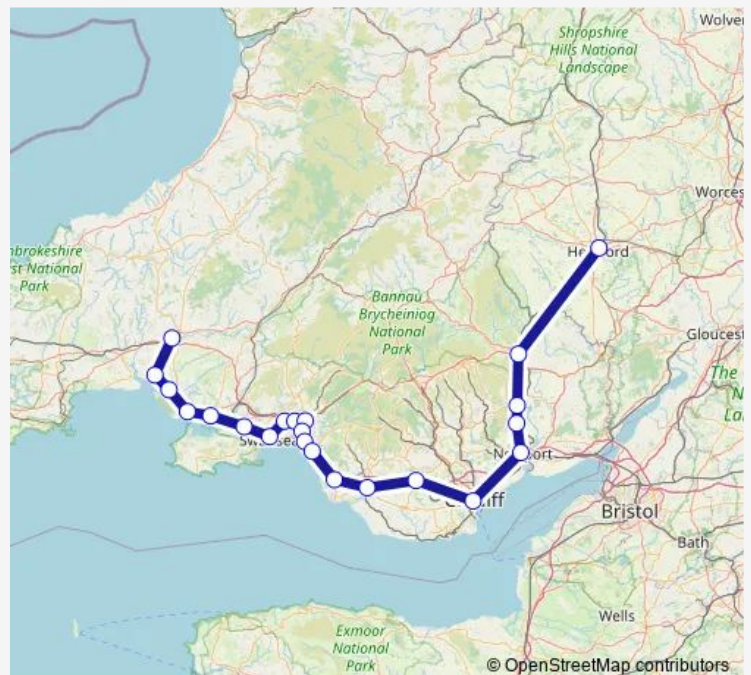

Briton Ferry

Baglan

Port Talbot Parkway

Pyle

Bridgend

Pontyclun

Cardiff Central

Newport (South Wales)

Cwmbran

Pontypool & New Inn

Abergavenny

Route schedule

Carmarthen — Hereford

Monday	—
Tuesday	—
Wednesday	—
Thursday	—
Friday	—
Saturday	19:56-19:57
Sunday	21:16

Route info

Direction: Carmarthen

Stops: 22

Trip Duration: 3 hour 2 min

Transport for Wales — Carmarthen - Hereford

Direction

Carmarthen — Hereford

20 stops

[Open route schedule](#)

Carmarthen

Ferryside

Kidwelly

Pembrey & Burry Port

Llanelli

Gowerton

Swansea

Neath

Port Talbot Parkway