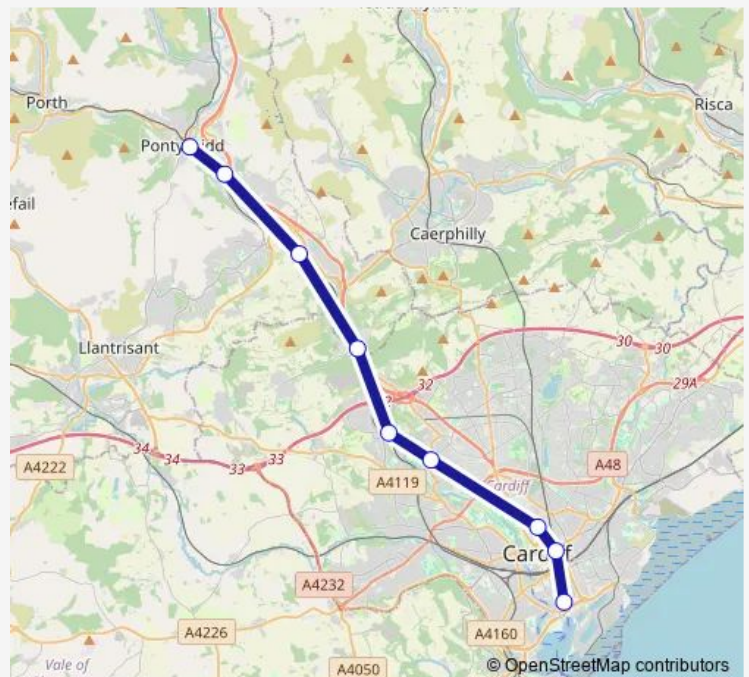

### Direction

Cardiff Bay — Pontypridd

9 stops

[Open route schedule](#)

Cardiff Bay

Cardiff Queen Street

Cathays

Llandaf

### Route schedule

Cardiff Bay — Pontypridd

Monday 06:38-23:08

Tuesday 06:38-23:08

Wednesday 06:38-23:08

Thursday 06:38-23:08

Friday 06:38-23:08

Saturday 06:38-23:08

### Route info

Direction: Cardiff Bay

Stops: 9

Trip Duration: 0 hour 32 min

Transport for Wales — Pontypridd - Cardiff Bay

**Direction**

Pontypridd — Cardiff Bay

9 stops