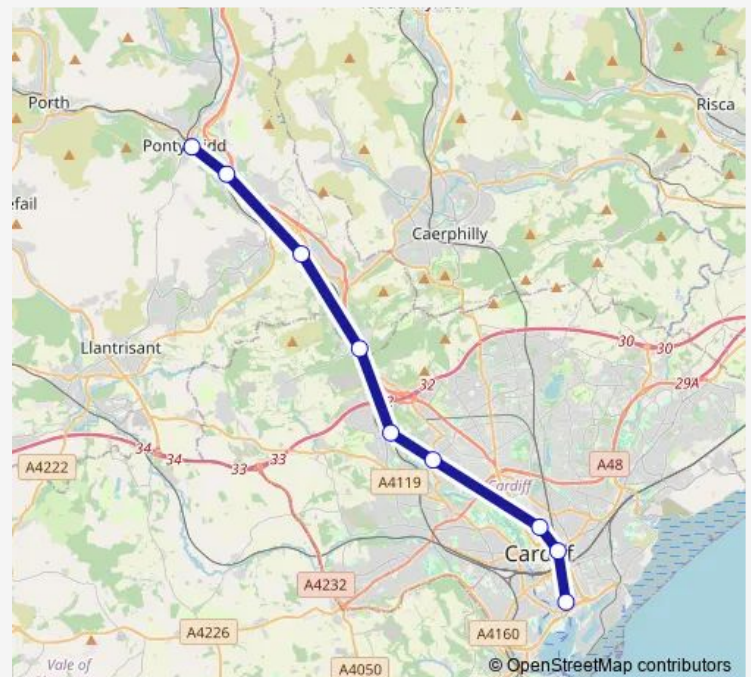

Rail Transport for Wales Cardiff Bay - Pontypridd

[Go to website](#)**Direction**

Cardiff Bay — Pontypridd

9 stops

[Open route schedule](#)

Cardiff Bay

Cardiff Queen Street

Cathays

Llandaf

Radyr

Taffs Well

Treforest Estate

Treforest

Pontypridd

Route schedule

Cardiff Bay — Pontypridd

Monday 06:38-23:08

Tuesday 06:38-23:08

Wednesday 06:38-23:08

Thursday 06:38-23:08

Friday 06:38-23:08

Saturday 06:38-23:08

Sunday 09:11-21:11

Route info

Direction: Cardiff Bay

Stops: 9

Trip Duration: 0 hour 36 min

Transport for Wales — Cardiff Bay - Pontypridd

BusMaps

Direction

Pontypridd — Cardiff Bay

9 stops