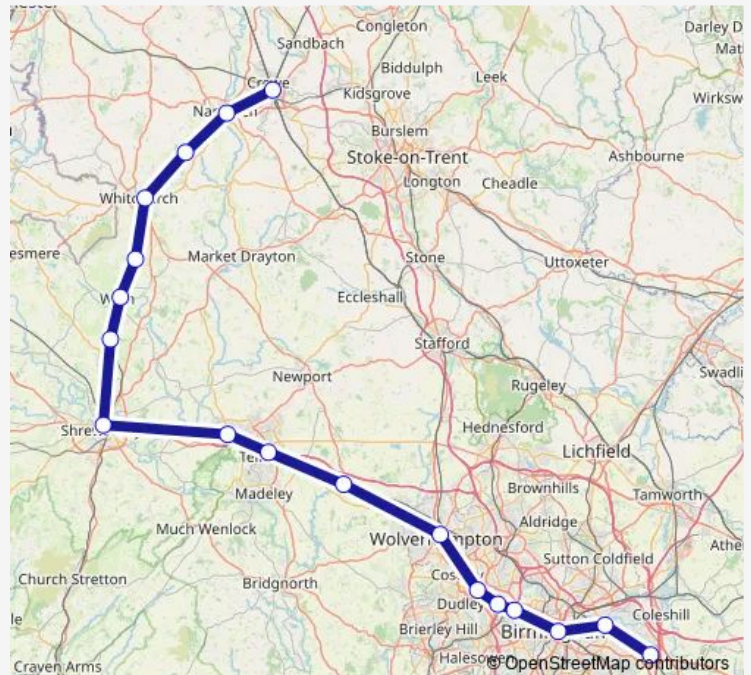

**Direction**

Crewe — Birmingham International

15 stops

[Open route schedule](#)

- Crewe
- Chester
- Wrexham General
- Gobowen
- Shrewsbury
- Wellington (Shropshire)
- Telford Central
- Cosford
- Wolverhampton
- Dudley Port
- Sandwell & Dudley
- Smethwick Galton Bridge
- Birmingham New Street
- Stechford
- Birmingham International

Route schedule

Crewe — Birmingham International

|           |       |
|-----------|-------|
| Monday    | —     |
| Tuesday   | 04:00 |
| Wednesday | 04:00 |
| Thursday  | 04:00 |
| Friday    | 04:00 |
| Saturday  | 07:13 |
| Sunday    | —     |

Route info

Direction: Crewe

Stops: 15

Trip Duration: 2 hour 51 min

## Direction

Crewe — Birmingham International

18 stops

[Open route schedule](#)

Crewe  
Nantwich  
Wrenbury  
Whitchurch (Shropshire)  
Prees  
Wem  
Yorton  
Shrewsbury  
Wellington (Shropshire)  
Telford Central  
Cosford  
Wolverhampton  
Dudley Port  
Sandwell & Dudley  
Smethwick Galton Bridge  
Birmingham New Street  
Stechford  
Birmingham International