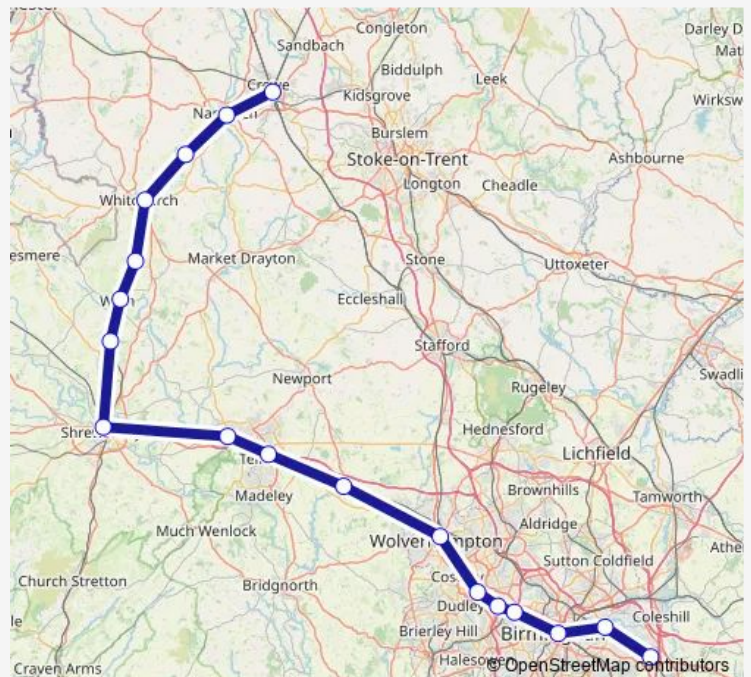

**Direction**

Crewe — Birmingham International

15 stops

[Open route schedule](#)

- Crewe
- Chester
- Wrexham General
- Gobowen
- Shrewsbury
- Wellington (Shropshire)
- Telford Central
- Cosford
- Wolverhampton
- Dudley Port
- Sandwell & Dudley
- Smethwick Galton Bridge
- Birmingham New Street
- Stechford
- Birmingham International

Route schedule

Crewe — Birmingham International

Monday	—
Tuesday	—
Wednesday	—
Thursday	—
Friday	—
Saturday	07:13
Sunday	—

Route info

Direction: Crewe

Stops: 15

Trip Duration: 2 hour 39 min

## Direction

Crewe — Birmingham International

18 stops

[Open route schedule](#)

Crewe  
Nantwich  
Wrenbury  
Whitchurch (Shropshire)  
Prees  
Wem  
Yorton  
Shrewsbury  
Wellington (Shropshire)  
Telford Central  
Cosford  
Wolverhampton  
Dudley Port  
Sandwell & Dudley  
Smethwick Galton Bridge  
Birmingham New Street  
Stechford  
Birmingham International

## Route info

Direction: Crewe

Stops: 18

Trip Duration: 2 hour 16 min

Transport for Wales Rail time schedules and route maps are available in an offline PDF at [busmaps.com](https://busmaps.com). Use the [busmaps.com](https://busmaps.com) website to see live bus times, train schedule or subway schedule, and step-by-step directions for all public transit in Oldbury