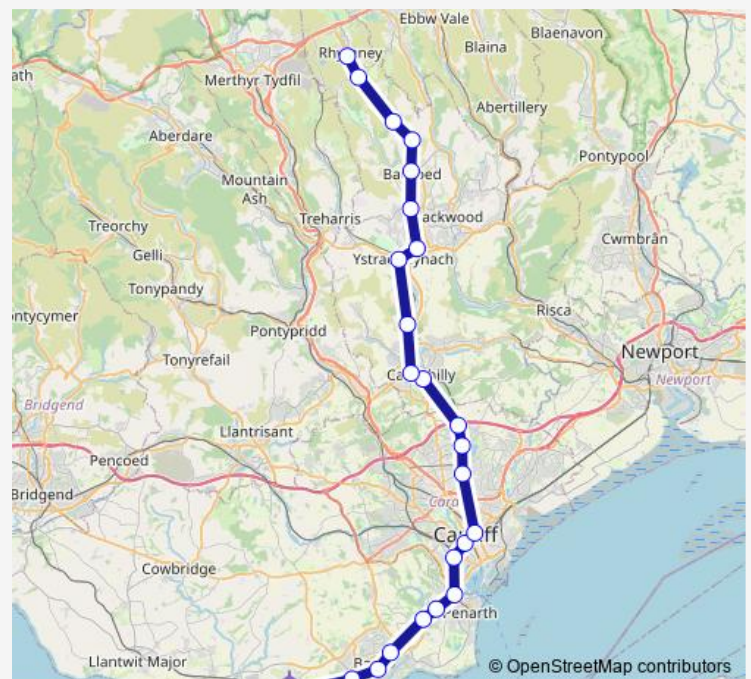

Rail Transport for Wales Rhymney - Rhoose Cardiff Intl Airpor

[Go to website](#)

Direction

Rhymney — Rhoose Cardiff Intl Airpor

24 stops

[Open route schedule](#)

- Rhymney
- Pontlottyn
- Tir-phil
- Brithdir
- Bargoed
- Pengam
- Hengoed
- Ystrad Mynach
- Llanbradach
- Aber
- Caerphilly
- Lisvane & Thornhill
- Llanishen
- Heath High Level
- Cardiff Queen Street
- Cardiff Central
- Grangetown (Cardiff)
- Cogan
- Eastbrook
- Dinas Powys
- Cadoxton

Route schedule

Rhymney — Rhoose Cardiff Intl Airpor

Monday	06:39-19:44
Tuesday	06:39-19:44
Wednesday	06:39-19:44
Thursday	06:39-19:44
Friday	06:39-20:44
Saturday	—
Sunday	—

Route info

Direction: Rhymney

Stops: 24

Trip Duration: 1 hour 31 min

Transport for Wales — Rhymney - Rhoose Cardiff Intl Airpor

Barry Docks

Barry

Rhose Cardiff Intl Airpor

Direction

Rhoose Cardiff Intl Airpor — Rhymney

24 stops

[Open route schedule](#)

Rhoose Cardiff Intl Airpor

Barry

Barry Docks

Cadoxton

Dinas Powys

Eastbrook

Cogan