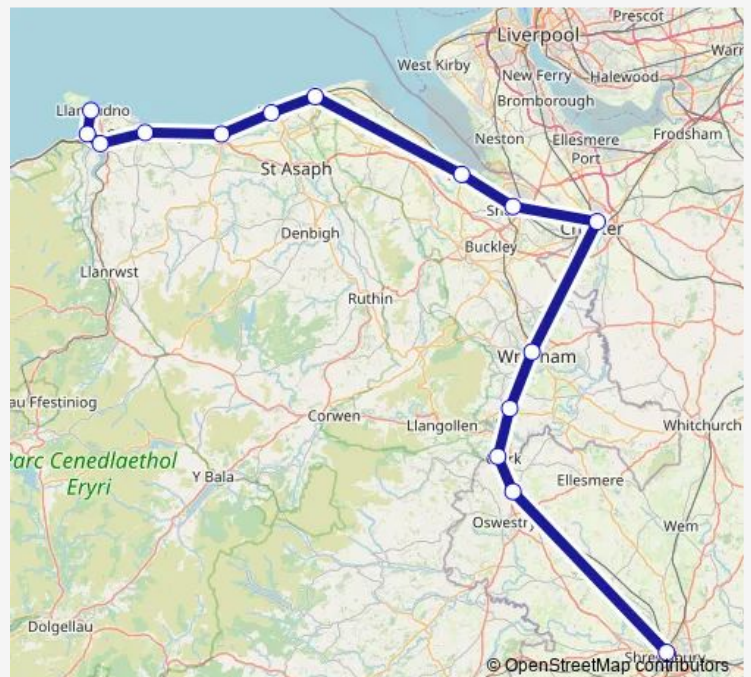

Direction

Llandudno — Shrewsbury

15 stops

[Open route schedule](#)

Llandudno

Deganwy

Llandudno Junction

Colwyn Bay

Chirk

Gobowen

Shrewsbury

Route schedule

Llandudno — Shrewsbury

Monday	—
Tuesday	—
Wednesday	—
Thursday	—
Friday	—
Saturday	06:04
Sunday	—

Route info

Direction: Llandudno

Stops: 15

Trip Duration: 2 hour 21 min

Direction

Llandudno — Shrewsbury

16 stops

[Open route schedule](#)

Llandudno

Deganwy

Crewe

Nantwich

Wrenbury

Prees

Wem

Shrewsbury

Route schedule

Llandudno — Shrewsbury