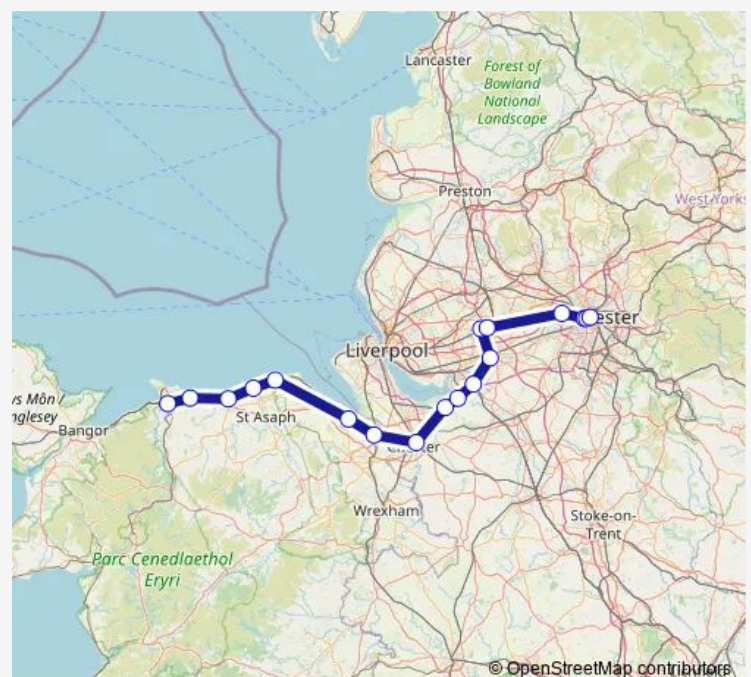

Rail Transport for Wales Llandudno Junction - Manchester Piccadilly

[Go to website](#)

Direction

Llandudno Junction — Manchester Piccadilly

18 stops

[Open route schedule](#)

Llandudno Junction

Colwyn Bay

Runcorn East

Warrington Bank Quay

Earlestown

Newton-le-Willows

Eccles

Deansgate

Manchester Oxford Road

Manchester Piccadilly

Route schedule

Llandudno Junction — Manchester Piccadilly

Monday —

Tuesday —

Wednesday —

Thursday —

Friday —

Saturday —

Sunday

10:35

Route info

Direction: Llandudno Junction

Stops: 18

Trip Duration: 2 hour 3 min

Transport for Wales Rail time schedules and route maps are available in an offline PDF at busmaps.com. Use the busmaps.com website to see live bus times, train schedule or subway schedule, and step-by-step directions for all public transit in Manchester