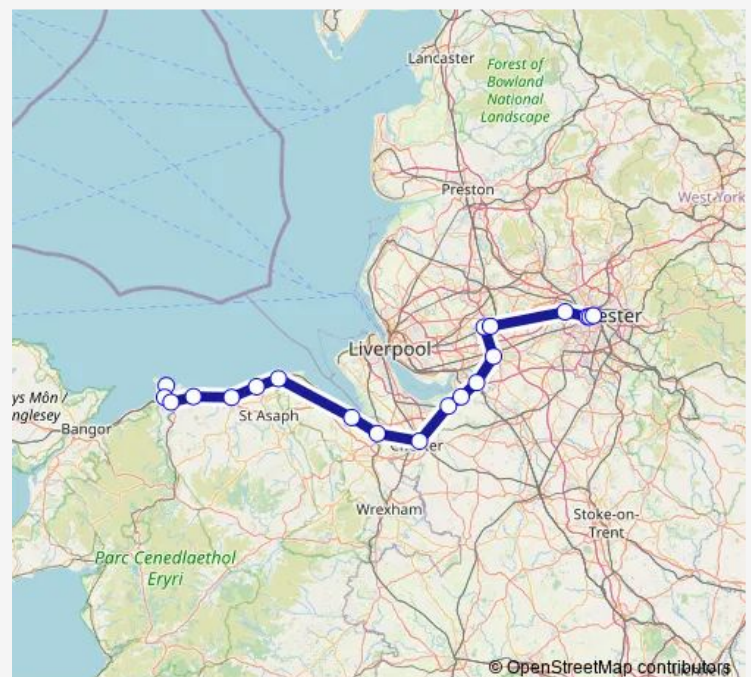

Direction

Llandudno — Manchester Piccadilly

20 stops

[Open route schedule](#)

Llandudno

Deganwy

Llandudno Junction

Colwyn Bay

Runcorn East

Warrington Bank Quay

Earlestown

Newton-le-Willows

Eccles

Deansgate

Manchester Oxford Road

Manchester Piccadilly

Route schedule

Llandudno — Manchester Piccadilly

Monday	—
Tuesday	—
Wednesday	—
Thursday	—
Friday	—
Saturday	20:43
Sunday	—

Route info

Direction: Llandudno

Stops: 20

Trip Duration: 2 hour 11 min

Transport for Wales Rail time schedules and route maps are available in an offline PDF at busmaps.com. Use the busmaps.com website to see live bus times, train schedule or subway schedule, and step-by-step directions for all public transit in Manchester