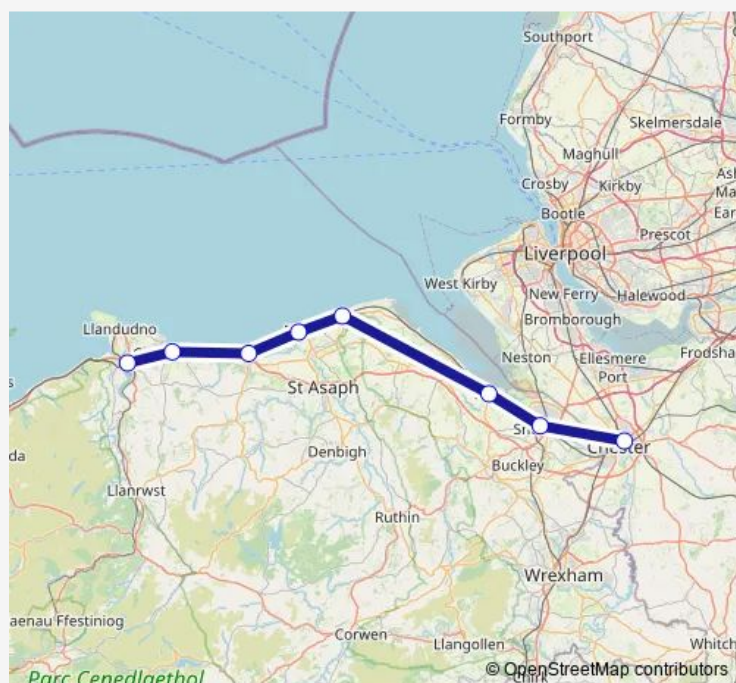

### Direction

Llandudno Junction — Chester

8 stops

[Open route schedule](#)

Llandudno Junction

Colwyn Bay

Abergele & Pensarn

Rhyl

### Route schedule

Llandudno Junction — Chester

Monday 16:26-18:39

Tuesday 16:26-21:32

Wednesday 16:26-18:39

Thursday 16:26-18:39

Friday 04:37-18:39

Saturday —

### Route info

Direction: Llandudno Junction

Stops: 8

Trip Duration: 0 hour 56 min

Transport for Wales Rail time schedules and route maps are available in an offline PDF at [busmaps.com](https://busmaps.com). Use the [busmaps.com](https://busmaps.com) website to see live bus times, train schedule or subway schedule, and step-by-step directions for all public transit in Flint