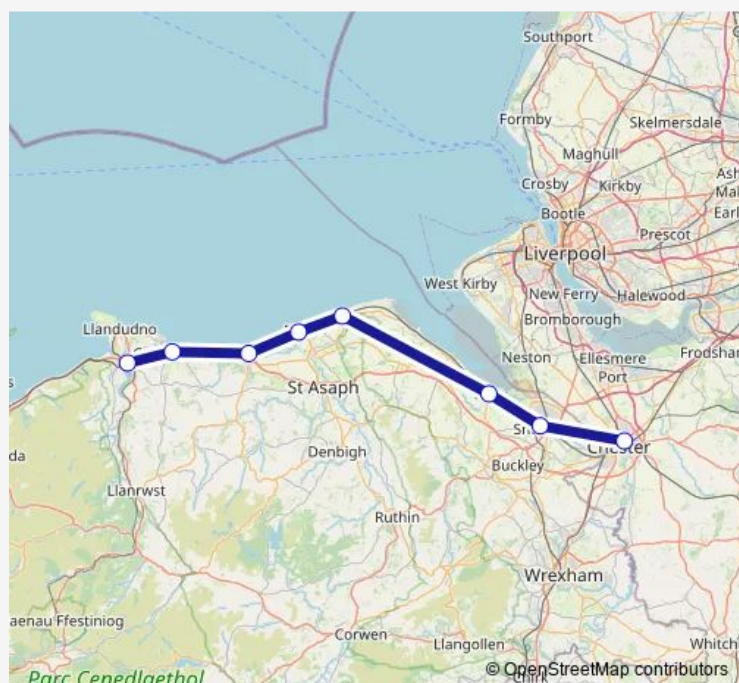

Rail Transport for Wales Llandudno Junction - Chester

[Go to website](#)

Direction

Chester — Llandudno Junction

8 stops

[Open route schedule](#)

Chester

Shotton

Flint

Prestatyn

Rhyl

Abergele & Pensarn

Colwyn Bay

Llandudno Junction

Route schedule

Chester — Llandudno Junction

Monday 11:52

Tuesday —

Wednesday —

Thursday —

Friday —

Saturday 11:52-11:53

Sunday —

Route info

Direction: Chester

Stops: 8

Trip Duration: 0 hour 56 min

Transport for Wales — Llandudno Junction - Chester

Direction

Llandudno Junction — Chester

8 stops

[Open route schedule](#)