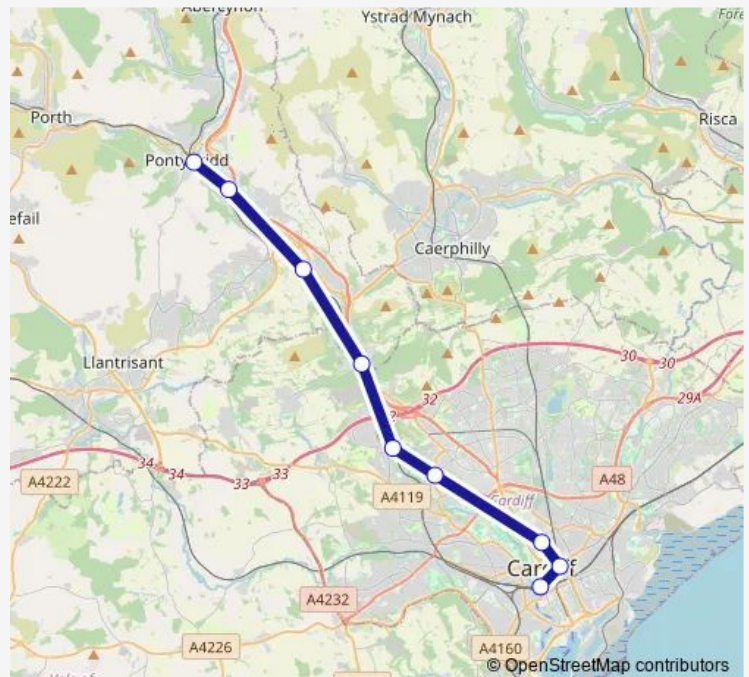

Rail Transport for Wales Pontypridd - Cardiff Central

[Go to website](#)

Direction

Cardiff Central — Pontypridd

9 stops

[Open route schedule](#)

Cardiff Central

Cardiff Queen Street

Cardiff Central — Pontypridd

Monday 05:24-23:45

Tuesday 05:24-23:45

Wednesday 05:24-23:45

Thursday 06:08-23:45

Friday 06:08-23:45

Saturday 06:07-23:43

Sunday 08:11-21:15

Route info

Direction: Cardiff Central

Stops: 9

Trip Duration: 0 hour 31 min

Transport for Wales — Pontypridd - Cardiff Central

Direction

Pontypridd — Cardiff Central

9 stops

[Open route schedule](#)

Pontypridd

Trefforest

Trefforest Estate

Taffs Well

Radyr

Llandaf

Cathays